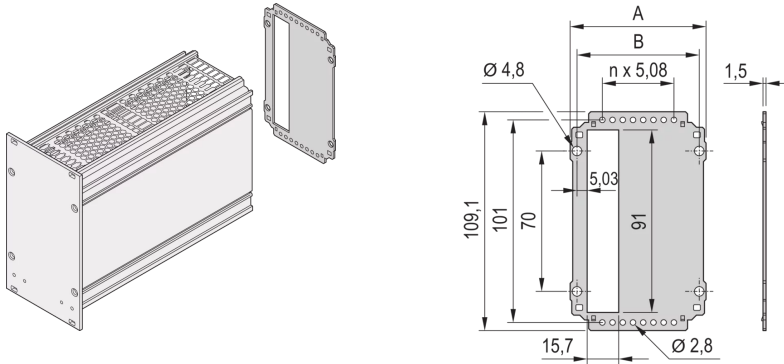

## 34812-228 FRAME TYPE PLUG-IN UNIT REAR PANEL, CUT-OUT FOR ONE CONNECTOR, 3 U, 28 HP

### KEY FEATURES

Rear Panel for bolting to extruded side Panel or side Panel rear angle

For EN-60603 (DIN-41612) connectors, types:-B, C, D, F, H, Q, R, S

### PRODUCT ATTRIBUTES

Product Type: Side Panel

Type: Rear Panel

Rack Height: 3 U

Rack Width: 28 HP

Package Quantity: 5

### ADDITIONAL PRODUCT DETAILS

Rear Panel for frame type plug-in units, with cut-out for one connector in accordance with EN 60603-2.

Screws for fixing the rear Panel to the module are included in the item 'Mounting kit for five plug-in units', part no. 24812-100. The screw alone (100 pieces) is part no. 24812-501. The rear Panel retainer for wide modules for cover plates (solid or for guide rails) are available as a kit (10 retainers + 10 screws), part no. 24812-401. Alternatively the rear Panel retainer (part no. 24812-402) and the screw (part no. 24560-148) 100-pieces can be ordered individually.