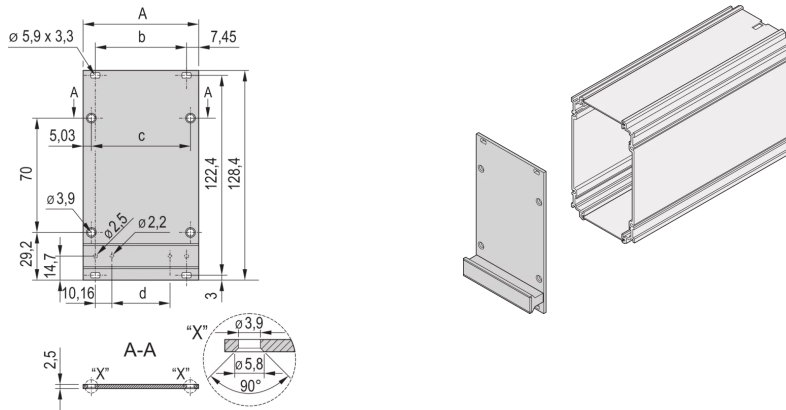

34812-112 FRAME TYPE PLUG-IN UNIT FRONT PANEL, UNSHIELDED, 3 U, 12 HP, 2.5 MM, AL, FRONT ANODIZED, REAR CONDUCTIVE

KEY FEATURES

Al, 2.5 mm, front anodized, rear anodized, cut edges blank

Front Panel for frame type plug-in units PRO

PRODUCT ATTRIBUTES

Accessory Type: Front panel

Material: Aluminum

Front Finish: Anodized

Rear Finish: Conductive

Treated Edges: No

Rack Height: 3 U

Rack Width: 12 HP

Height: 128.4 mm

Width: 60.62 mm

Depth: 2.5 mm

Package Quantity: 5