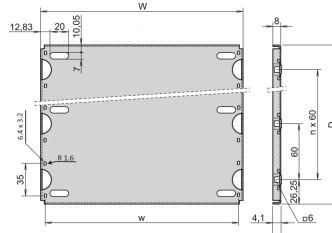

34562-745 MOUNTING PLATE FOR CASE AND SUBRACK, 28 HP, 160 MM BOARD LENGTH

| Material | HP | W | w | D |
|----------|----|--------|--------|--------|
| 34562745 | 28 | 146,87 | 137,16 | 112,50 |
| 34562749 | 28 | 146,87 | 137,16 | 172,50 |
| 34562753 | 28 | 146,87 | 137,16 | 232,50 |
| 34562757 | 28 | 146,87 | 137,16 | 292,50 |
| 34562746 | 42 | 217,99 | 208,28 | 112,50 |
| 34562750 | 42 | 217,99 | 208,28 | 172,50 |
| 34562754 | 42 | 217,99 | 208,28 | 232,50 |
| 34562758 | 42 | 217,99 | 208,28 | 292,50 |
| 34562747 | 63 | 324,67 | 314,96 | 112,50 |
| 34562751 | 63 | 324,67 | 314,96 | 172,50 |
| 34562755 | 63 | 324,67 | 314,96 | 232,50 |
| 34562759 | 63 | 324,67 | 314,96 | 292,50 |
| 34562748 | 84 | 431,35 | 421,64 | 112,50 |
| 34562752 | 84 | 431,35 | 421,64 | 172,50 |
| 34562756 | 84 | 431,35 | 421,64 | 232,50 |
| 34562760 | 84 | 431,35 | 421,64 | 292,50 |
| 34562870 | 84 | 431,35 | 421,64 | 352,50 |
| 34562871 | 84 | 431,35 | 421,64 | 412,50 |

KEY FEATURES

For assembly of heavy components

Mounting plate, full width: The mounting plate is as wide as the subrack/system case and is fixed to the side panels

Mounting plate, partial width: The partial width mounting plate fixed to the side panel by means of an assembly strip

The chassis plate can't be combined with EMC top- / bottom covers

PRODUCT ATTRIBUTES

Product Type: Mounting Plate

Product Family: EuropacPRO; RatiopacPRO; CompacPRO

Rack Width: 28 HP

Width: 146.88 mm

Depth: 112.5 mm