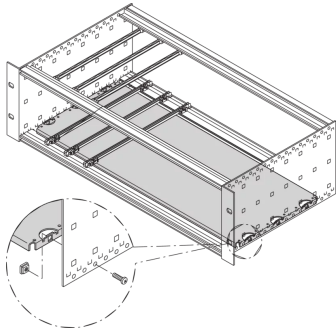

34562-745 MOUNTING PLATE FOR CASE AND SUBRACK, 28 HP, 160 MM BOARD LENGTH

| Material | HP | W | w | D |
|----------|----|--------|--------|--------|
| 34562745 | 28 | 146,87 | 137,16 | 112,50 |
| 34562749 | 28 | 146,87 | 137,16 | 172,50 |
| 34562753 | 28 | 146,87 | 137,16 | 232,50 |
| 34562757 | 28 | 146,87 | 137,16 | 292,50 |
| 34562746 | 42 | 217,99 | 208,28 | 112,50 |
| 34562750 | 42 | 217,99 | 208,28 | 172,50 |
| 34562754 | 42 | 217,99 | 208,28 | 232,50 |
| 34562758 | 42 | 217,99 | 208,28 | 292,50 |
| 34562747 | 63 | 324,67 | 314,96 | 112,50 |
| 34562751 | 63 | 324,67 | 314,96 | 172,50 |
| 34562755 | 63 | 324,67 | 314,96 | 232,50 |
| 34562759 | 63 | 324,67 | 314,96 | 292,50 |
| 34562748 | 84 | 431,35 | 421,64 | 112,50 |
| 34562752 | 84 | 431,35 | 421,64 | 172,50 |
| 34562756 | 84 | 431,35 | 421,64 | 232,50 |
| 34562760 | 84 | 431,35 | 421,64 | 292,50 |
| 34562870 | 84 | 431,35 | 421,64 | 352,50 |
| 34562871 | 84 | 431,35 | 421,64 | 412,50 |

KEY FEATURES

For assembly of heavy components

Mounting plate, full width: The mounting plate is as wide as the subrack/system case and is fixed to the side panels

Mounting plate, partial width: The partial width mounting plate fixed to the side panel by means of an assembly strip

The chassis plate can't be combined with EMC top- / bottom covers

PRODUCT ATTRIBUTES

Product Type: Mounting Plate

Product Family: EuropacPRO; RatiopacPRO; CompacPRO

Rack Width: 28 HP

Width: 146.88 mm

Depth: 112.5 mm

Material: Aluminum

Package Quantity: 1

ADDITIONAL PRODUCT DETAILS

Mounting plate for heavy components or proprietary electronic assemblies. Suitable for RatiopacPRO/-AIR, CompacPRO and EuropacPRO.

Guide rails Type 4,4" and type strengthened cannot be used in combination with a mounting plate. Top / bottom cover which will be inserted into the groove of the light (type L) horizontal rails cannot be used in combination with a mounting plate.