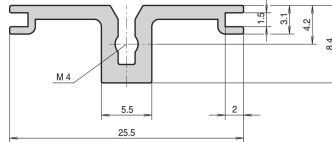

# 34561-584 HORIZONTAL RAIL REAR, TYPE AB FOR REAR I/O BOARD GUIDES, 84 HP

Combinations of horizontal rails and side panels

\* = can be combined, \*\* = combination not recommended

PropacPRO	-	+	+	+
PropacPRO	+	not recommended for PropacPRO	not recommended for PropacPRO	+
PropacPRO	+	+	-	-
Horizontal rail	+	+	-	-
Side panel	light 1	rackless 2	heavy 3	rugged 4