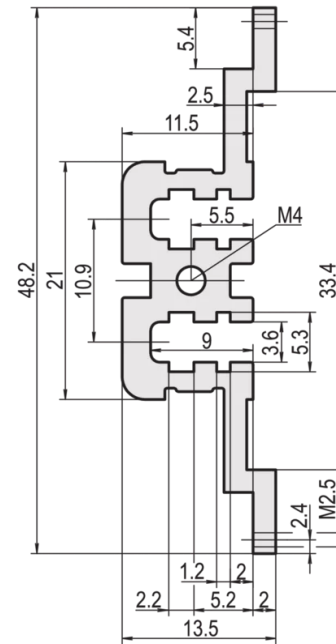

# 34561-263 HORIZONTAL RAIL, REAR, CENTER, TYPE MZ, WITH Z-RAIL, 63 HP

Combinations of horizontal rails and side panels

	Horizontal rail	Horizontal rail	Horizontal rail	Horizontal rail
Horizontal rail	-	+	+	+
Horizontal rail	+	+	+	+
Horizontal rail	+	+	-	-
Horizontal rail	+	+	-	-
Horizontal rail	+	+	-	-
Horizontal rail	+	+	-	-

## PRODUCT ATTRIBUTES

Product Type: Horizontal Rail

Product Family: EuropacPRO; RatiopacPRO; RatiopacPRO AIR; CompacPRO; PropacPRO

Type: Type MZ

Rack Width: 63 HP

Length: 325.12 mm

Package Quantity: 1

## ADDITIONAL PRODUCT DETAILS

---

The horizontal rail, center, type MZ enables the use of DIN connectors in accordance with EN 60603-2.

Delivery is in standard pack multiples. Pricing is per individual item.