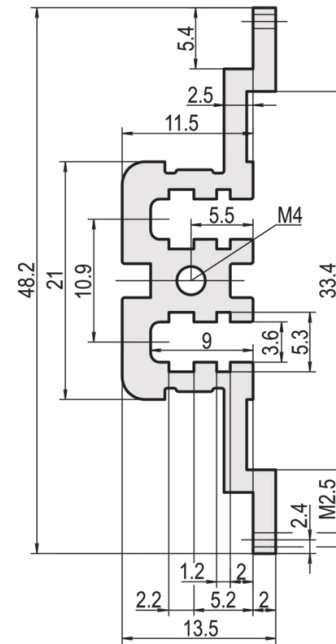

# 34561-242 HORIZONTAL RAIL, REAR, CENTER, TYPE MZ, WITH Z-RAIL, 42 HP

Combinations of horizontal rails and side panels

“+” = can be combined, “-” = combination not recommended

Horizontal rail	-	+	+	+
Horizontal rail	+	+	+	+
Horizontal rail	+	+	-	-
Horizontal rail	+	+	-	-
Side panel	+	+	-	-
Side panel	+	+	-	-
Side panel	+	+	-	-
Side panel	+	+	-	-

## PRODUCT ATTRIBUTES

Product Type: Horizontal Rail

Product Family: EuropacPRO; RatiopacPRO; RatiopacPRO AIR; CompacPRO; PropacPRO

Type: Type MZ

Rack Width: 42 HP

Length: 218.44 mm

Package Quantity: 1

## ADDITIONAL PRODUCT DETAILS

---

The horizontal rail, center, type MZ enables the use of DIN connectors in accordance with EN 60603-2.

Delivery is in standard pack multiples. Pricing is per individual item.