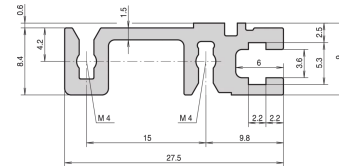

34560-563 HORIZONTAL RAIL, REAR, TYPE H-ST, HEAVY, STANDARD, 63 HP

Combinations of horizontal rails and side panels

	"H" can be combined.		"H" combinations not recommended	
Heavy H	-	+	+	+
Heavy H	+	+	+	+
Light L	+	+	-	-
Horizontal rail	+	+	-	-
Side panel	Light L	Heavy H	Light L	Heavy H

KEY FEATURES

For indirect backplane mounting with insulation strip

Standard where mechanical demands are high (H-ST)

Mounting top and bottom

< 28 HP not printed

Aluminum extrusion, anodized finish, conductive contact surface, with HP markings

PRODUCT ATTRIBUTES

Product Type: Horizontal Rail

Product Family: EuropacPRO; RatiopacPRO; RatiopacPRO AIR; CompacPRO; PropacPRO

Type: Heavy, ST

Rack Width: 63 HP

Length: 325.12 mm

Package Quantity: 1

ADDITIONAL PRODUCT DETAILS