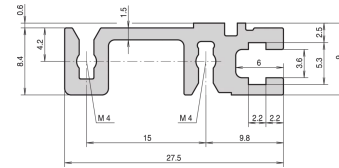

## 34560-501 MODULSCHIENE HINTEN, TYP H-ST, STANDARD, 1000 MM

Combinations of horizontal rails and side panels

|                  | "H" can be combined. |         | "H" combinations not recommended |   |
|------------------|----------------------|---------|----------------------------------|---|
| Rugged H         | -                    | +       | +                                | + |
| Heavy H          | +                    | +       | +                                | + |
| Light H          | +                    | +       | -                                | - |
| Horizontal (opt) |                      |         |                                  |   |
| Side panel       | Light H              | Heavy H | Rugged H                         |   |