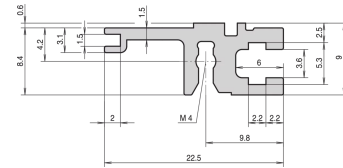

34560-420 HORIZONTAL RAIL, REAR, TYPE L-ST, LIGHT, STANDARD, 20 HP

Combinations of horizontal rails and side panels

*+/- can be combined. +/- combinations not recommended

| | | | | | |
|-----------------|-----------|------------|------------------------------------|-------------------------------------|---------------------|
| | | - | + | + | + |
| Rugged 1.8 | | | subrack for flange (for component) | subrack for flange (for heavy load) | subrack for support |
| Heavy 1.8 | | + | + | + | + |
| Light 1.8 | | + | + | - | - |
| Horizontal rail | | | | | |
| Side panel | Light 1.8 | Flange 1.8 | Heavy 1.8 | Rugged 1.8 | |

Product Family: EuropacPRO; RatiopacPRO; RatiopacPRO AIR; CompacPRO; PropacPRO

Type: Light, ST

Rack Width: 20 HP

Length: 106.68 mm

Package Quantity: 1

ADDITIONAL PRODUCT DETAILS

The horizontal rail, type ST enables the isolated assembly of a backplane. The isolation is done by an insulation strip.