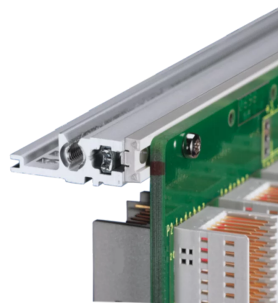

34560-420 HORIZONTAL RAIL, REAR, TYPE L-ST, LIGHT, STANDARD, 20 HP

Combinations of horizontal rails and side panels

*+/- can be combined. +/- combinations not recommended

| | | | | | |
|-----------------|-----------|------------|------------------------------------|-------------------------------------|---------------------|
| | | - | + | + | + |
| Rugged 1.8 | | | subrack for flange (for component) | subrack for flange (for heavy load) | subrack for support |
| Heavy 1.8 | | + | + | + | + |
| Light 1.8 | | + | + | - | - |
| Horizontal rail | | | | | |
| Side panel | Light 1.8 | Flange 1.8 | Heavy 1.8 | Rugged 1.8 | |

Green = Recommended

KEY FEATURES

For indirect backplane mounting with insulation strip

Mounting top and bottom

Aluminum extrusion, anodized finish, conductive contact surface

PRODUCT ATTRIBUTES

Product Type: Horizontal Rail

Product Family: EuropacPRO; RatiopacPRO; RatiopacPRO AIR; CompacPRO; PropacPRO

Type: Light, ST

Rack Width: 20 HP

Length: 106.68 mm

Package Quantity: 1

ADDITIONAL PRODUCT DETAILS

The horizontal rail, type ST enables the isolated assembly of a backplane. The isolation is done by an insulation strip.