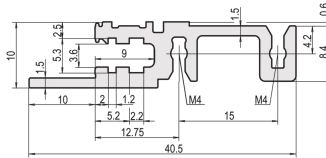

# 34560-301 HORIZONTAL RAIL, FRONT, TYPE H-LD, HEAVY, LONG LIP, FOR IEEE APPLICATION, 1000 MM

Combinations of horizontal rails and side panels

\*+/- can be combined, +/- combinations not recommended

PropacPRO	-	+	+	+
PropacPRO	+	check by handle for compatibility	check by handle and check by handle for compatibility	+
PropacPRO	+	check by handle	-	-
Horizontal rail	check by handle	check by handle	-	-
Side panel	Light 1.1	Flacker 2	PropacPRO	PropacPRO

## KEY FEATURES

For plug-in units with IEEE handle

Long lip (H-LD)

Installation at top and bottom

For CPCI and VME64x systems

Aluminum extrusion, anodized finish, conductive contact surface

## PRODUCT ATTRIBUTES

Product Type: Horizontal Rail

Product Family: EuropacPRO; RatiopacPRO; RatiopacPRO AIR; CompacPRO; PropacPRO

Type: Heavy, LD

Rack Width: 195 HP

Length: 1000 mm

Package Quantity: 1

## ADDITIONAL PRODUCT DETAILS

The horizontal rail with a long lip enables the use of IEEE insertion / extraction handles.

Delivery is in standard pack multiples. Pricing is per individual item.

Please take into consideration that deliveries may be carried out in the stated SPQs (SPQ, e.g. 5 pieces, 10 pieces, 50 pieces, etc.). Differing order quantities (e.g. 2 pieces) may be changed to the next possible delivery quantity = Standard Pack Quantity.