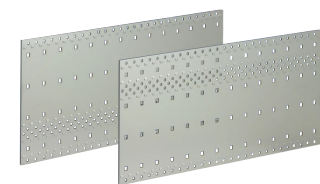

## 34560-291 EUROPACPRO SIDE PANEL, TYPE F, FLEXIBLE, 4 U, 355 MM

Combinations of horizontal rails and side panels

\*+\* = can be combined, -\*\* = combination not recommended

|                 |             |             |             |             |
|-----------------|-------------|-------------|-------------|-------------|
| Support F.8     | -           | +           | +           | +           |
| Support F.8     | +           | +           | +           | +           |
| Support F.8     | +           | +           | -           | -           |
| Horizontal rail | Support F.8 | Support F.8 | Support F.8 | Support F.8 |
| Side panel      | Support F.8 | Support F.8 | Support F.8 | Support F.8 |

### KEY FEATURES

Flat side panel for separate screw-mountable 19" bracket

Versions for EMC sealing (stainless steel or textile) side panels type F, 19" bracket, corner profile, EMC sealing, wall mounting, side panel linking, handles, panel fitting

### PRODUCT ATTRIBUTES

Product Type: Side Panel

Product Family: EuropacPRO

Type: Type F

Rack Height: 4 U

Package Quantity: 1

Depth: 355 mm

### ADDITIONAL PRODUCT DETAILS

Flat Side Panel for separate screw-mountable 19" bracket.

Further components for construction of a shielded or unshielded subrack: 19" bracket, corner profile; Horizontal rails; Guide rails; Cover plates; Rear/front; Handles; EMC shielding; Internal assemblies.