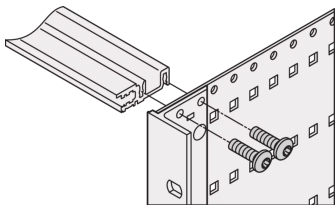

## 34560-291 EUROPACPRO SIDE PANEL, TYPE F, FLEXIBLE, 4 U, 355 MM

Combinations of horizontal rails and side panels

\*+\* = can be combined, -\*\* = combination not recommended

|                 |             |             |             |             |
|-----------------|-------------|-------------|-------------|-------------|
| Support F.8     | -           | +           | +           | +           |
| Support F.8     | +           | +           | +           | +           |
| Support F.8     | +           | +           | -           | -           |
| Horizontal rail | Support F.8 | Support F.8 | Support F.8 | Support F.8 |
| Side panel      | Support F.8 | Support F.8 | Support F.8 | Support F.8 |

### KEY FEATURES

Flat side panel for separate screw-mountable 19" bracket

Versions for EMC sealing (stainless steel or textile) side panels type F, 19" bracket, corner profile, EMC sealing, wall mounting, side panel linking, handles, panel fitting