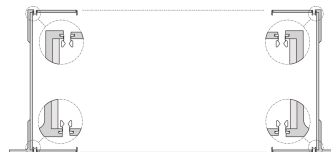

## 34560-291 EUROPACPRO SIDE PANEL, TYPE F, FLEXIBLE, 4 U, 355 MM

Combinations of horizontal rails and side panels

\*+\* = can be combined, -\*\* = combination not recommended

|                 |             |             |             |             |
|-----------------|-------------|-------------|-------------|-------------|
| Support F.8     | -           | +           | +           | +           |
| Support F.8     | +           | +           | +           | +           |
| Support F.8     | +           | +           | -           | -           |
| Horizontal rail | Support F.8 | Support F.8 | Support F.8 | Support F.8 |
| Side panel      | Support F.8 | Support F.8 | Support F.8 | Support F.8 |

### KEY FEATURES

Flat side panel for separate screw-mountable 19" bracket

Versions for EMC sealing (stainless steel or textile) side panels type F, 19" bracket, corner profile, EMC sealing, wall mounting, side panel linking, handles, panel fitting

### PRODUCT ATTRIBUTES

Product Type: Side Panel

Product Family: EuropacPRO

Type: Type F

Rack Height: 4 U

Package Quantity: 1

Depth: 355 mm