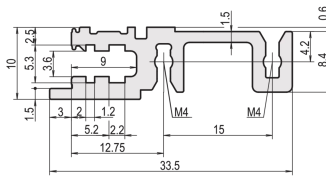

34560-201 HORIZONTAL RAIL FRONT, TYPE H-KD, HEAVY, SHORT LIP, 1000 MM

Combinations of horizontal rails and side panels

	"++" = can be combined		"-/-" = combination not recommended	
EuropacPRO	-	+	+	+
HeavyPRO	+	+	+	+
LightPRO	+	+	+	+
Horizontal rail	+	+	-	-
200 panel				
	Light 1.1	FlexRail F	Heavy 1.1	Rugged 2.1
				

KEY FEATURES

Installation at top and bottom

Short lip (H-KD)

Aluminum extrusion, anodized finish, conductive contact surface

PRODUCT ATTRIBUTES

Product Type: Horizontal Rail

Product Family: EuropacPRO; RatiopacPRO; RatiopacPRO AIR; CompacPRO; PropacPRO

Type: Heavy, KD

Rack Width: 195 HP

Length: 1000 mm

Package Quantity: 1

ADDITIONAL PRODUCT DETAILS

Aluminum extrusion horizontal rail of the type H-KD (H-KD = Heavy, Short Lip) with a anodized surface and conductive contact surface. Printed HP markings for a quick optical positioning of the guide rails. Suitable for RatiopacPRO/-AIR and EuropacPRO/-rugged).