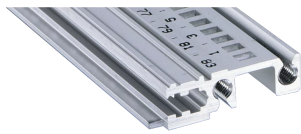

34560-201 HORIZONTAL RAIL FRONT, TYPE H-KD, HEAVY, SHORT LIP, 1000 MM

Combinations of horizontal rails and side panels

	"++" = can be combined		"-/-" = combination not recommended	
EuropacPRO	-	+	+	+
HeavyPRO	+	+	+	+
LightPRO	+	+	+	+
Horizontal rail	+	+	-	-
200 panel				
	Light 1.1	FlexRail F	Heavy 1.1	Rugged 2.1
				

KEY FEATURES

Installation at top and bottom

Short lip (H-KD)

Aluminum extrusion, anodized finish, conductive contact surface

PRODUCT ATTRIBUTES

Product Type: Horizontal Rail

Product Family: EuropacPRO; RatiopacPRO; RatiopacPRO AIR; CompacPRO; PropacPRO

Type: Heavy, KD

Rack Width: 195 HP

Length: 1000 mm

Package Quantity: 1

ADDITIONAL PRODUCT DETAILS

Aluminum extrusion horizontal rail of the type H-KD (H-KD = Heavy, Short Lip) with a anodized surface and conductive contact surface. Printed HP markings for a quick optical positioning of the guide rails. Suitable for RatiopacPRO/-AIR and EuropacPRO/-rugged).