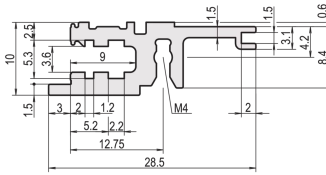

## 34560-184 MODULSCHIENE, VORNE, TYP L-KD, LEICHT, KURZES DACH, 84 TE

Combinations of horizontal rails and side panels

	"++" can be combined.		"++" combination not recommended	
Horizontal rail	-	+	+	+
Horizontal rail	+	+	+	+
Horizontal rail	+	+	+	+
Horizontal rail	+	+	-	-
Horizontal rail	+	+	-	-
Horizontal rail	+	+	-	-
Horizontal rail	+	+	-	-
Horizontal rail	+	+	-	-