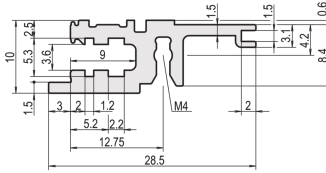

34560-142 HORIZONTAL RAIL, FRONT, TYPE L-KD, LIGHT, SHORT LIP, 42 HP

Combinations of horizontal rails and side panels

	"+" = can be combined.		"- " = combination not recommended	
Ratiopac 1.8	-	+	+	+
Ratiopac 2.8	+	+	+	+
Propac 1.8	+	+	+	+
Horizontal rail	+	+	-	-
288 panel				
	light 1.1	FlexRail 2	Propac 1.8	Propac 2.8

KEY FEATURES

- Standard rail at the front
- Installation at top and bottom
- Short lip (L-KD)
- < 28 HP not to print
- Aluminum extrusion, anodized finish, conductive contact surface

PRODUCT ATTRIBUTES

- Product Type: Horizontal Rail
- Product Family: EuropacPRO; RatiopacPRO; RatiopacPRO AIR; CompacPRO; PropacPRO
- Type: Light, KD
- Rack Width: 42 HP
- Length: 218.44 mm
- Package Quantity: 1

ADDITIONAL PRODUCT DETAILS

The horizontal rail with a short lip makes a clean design to the assembled front panel.

Delivery is in standard pack multiples. Pricing is per individual item.

Please take into consideration that deliveries may be carried out in the stated SPQs (SPQ, e.g. 5 pieces, 10 pieces, 50 pieces, etc.). Differing order quantities (e.g. 2 pieces) may be changed to the next possible delivery quantity = Standard Pack Quantity.