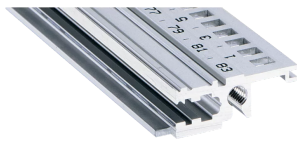

34560-142 HORIZONTAL RAIL, FRONT, TYPE L-KD, LIGHT, SHORT LIP, 42 HP

Combinations of horizontal rails and side panels

	"+" = can be combined.		"- " = combination not recommended	
Ratiopac 1.8	-	+	+	+
Ratiopac 2.8	+	+	+	+
Propac 1.8	+	+	+	+
Horizontal rail	+	+	-	-
288 panel				
	light 1.1	FlexRail 2	Propac 1.8	Propac 2.8

KEY FEATURES

- Standard rail at the front
- Installation at top and bottom
- Short lip (L-KD)
- < 28 HP not to print
- Aluminum extrusion, anodized finish, conductive contact surface

PRODUCT ATTRIBUTES

- Product Type: Horizontal Rail
- Product Family: EuropacPRO; RatiopacPRO; RatiopacPRO AIR; CompacPRO; PropacPRO
- Type: Light, KD
- Rack Width: 42 HP
- Length: 218.44 mm
- Package Quantity: 1

ADDITIONAL PRODUCT DETAILS

The horizontal rail with a short lip makes a clean design to the assembled front panel.

Delivery is in standard pack multiples. Pricing is per individual item.

Please take into consideration that deliveries may be carried out in the stated SPQs (SPQ, e.g. 5 pieces, 10 pieces, 50 pieces, etc.). Differing order quantities (e.g. 2 pieces) may be changed to the next possible delivery quantity = Standard Pack Quantity.