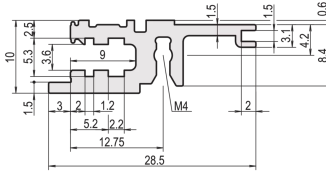

34560-128 HORIZONTAL RAIL, FRONT, TYPE L-KD, LIGHT, SHORT LIP, 28 HP

Combinations of horizontal rails and side panels

“+” = can be combined, “-” = combination not recommended

	Horizontal rail	Horizontal rail with light	Horizontal rail with front panel	Horizontal rail with front panel and side panel	Horizontal rail with front panel and side panel and side panel
Horizontal rail	-	+	+	+	+
Horizontal rail with light	+	+	+	+	+
Horizontal rail with front panel	+	+	+	+	+
Horizontal rail with front panel and side panel	+	+	+	+	+
Horizontal rail with front panel and side panel and side panel	+	+	+	+	+

Horizontal rail: light L.L., front panel F, front panel and side panel S.H., front panel and side panel and side panel S.H.

KEY FEATURES

Standard rail at the front

Installation at top and bottom

Short lip (L-KD)

Type: Light, KD

Rack Width: 28 HP

Length: 147.32 mm

Package Quantity: 1

ADDITIONAL PRODUCT DETAILS

The horizontal rail with a short lip makes a clean design to the assembled front panel.

Delivery is in standard pack multiples. Pricing is per individual item.