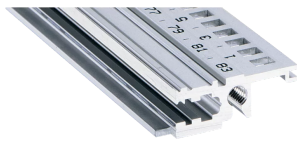

34560-128 HORIZONTAL RAIL, FRONT, TYPE L-KD, LIGHT, SHORT LIP, 28 HP

Combinations of horizontal rails and side panels

“+” = can be combined, “-” = combination not recommended

	Horizontal rail	Horizontal rail with light	Horizontal rail with front panel	Horizontal rail with front panel and side panel	Horizontal rail with front panel and side panel and side panel
Horizontal rail	-	+	+	+	+
Horizontal rail with light	+	+	+	+	+
Horizontal rail with front panel	+	+	+	+	+
Horizontal rail with front panel and side panel	+	+	+	+	+
Horizontal rail with front panel and side panel and side panel	+	+	+	+	+

Horizontal rail: light L.L., front panel F, front panel and side panel S.H., front panel and side panel and side panel S.H.

KEY FEATURES

Standard rail at the front

Installation at top and bottom

Short lip (L-KD)

< 28 HP not to print

Aluminum extrusion, anodized finish, conductive contact surface

PRODUCT ATTRIBUTES

Product Type: Horizontal Rail

Product Family: EuropacPRO; RatiopacPRO; RatiopacPRO AIR; CompacPRO; PropacPRO

Type: Light, KD

Rack Width: 28 HP

Length: 147.32 mm

Package Quantity: 1

ADDITIONAL PRODUCT DETAILS

The horizontal rail with a short lip makes a clean design to the assembled front panel.

Delivery is in standard pack multiples. Pricing is per individual item.