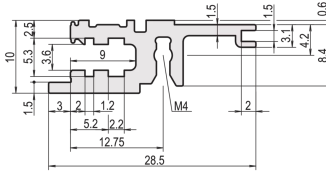

34560-120 HORIZONTAL RAIL, FRONT, TYPE L-KD, LIGHT, SHORT LIP, 20 HP

Combinations of horizontal rails and side panels

“+” = can be combined, “-” = combination not recommended

	Horizontal rail	Horizontal rail with light	Horizontal rail with front panel	Horizontal rail with front panel and side panel	Horizontal rail with front panel and side panel and top panel
Horizontal rail	-	+	+	+	+
Horizontal rail with light	+	+	+	+	+
Horizontal rail with front panel	+	+	+	+	+
Horizontal rail with front panel and side panel	+	+	+	+	+
Horizontal rail with front panel and side panel and top panel	+	+	+	+	+

Horizontal rail: light L.L., front panel F., side panel S.H., top panel T.H.

KEY FEATURES

Standard rail at the front

Installation at top and bottom

Short lip (L-KD)

< 28 HP not to print

Aluminum extrusion, anodized finish, conductive contact surface

PRODUCT ATTRIBUTES

Product Type: Horizontal Rail

Product Family: EuropacPRO; RatiopacPRO; RatiopacPRO AIR; CompacPRO; PropacPRO

Type: Light, KD

Rack Width: 20 HP

Length: 106.68 mm

Package Quantity: 1

ADDITIONAL PRODUCT DETAILS

The horizontal rail with a short lip makes a clean design to the assembled front panel.

Delivery is in standard pack multiples. Pricing is per individual item.

Please take into consideration that deliveries may be carried out in the stated SPQs (SPQ, e.g. 5 pieces, 10 pieces, 50 pieces, etc.). Differing order quantities (e.g. 2 pieces) may be changed to the next possible delivery quantity = Standard Pack Quantity.