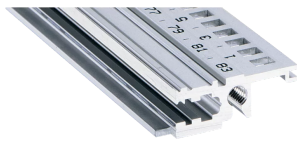

34560-120 HORIZONTAL RAIL, FRONT, TYPE L-KD, LIGHT, SHORT LIP, 20 HP

Combinations of horizontal rails and side panels

“+” = can be combined, “-” = combination not recommended

	Horizontal rail	Horizontal rail with light	Horizontal rail with front panel	Horizontal rail with front panel and side panel	Horizontal rail with front panel and side panel and top panel
Horizontal rail	-	+	+	+	+
Horizontal rail with light	+	+	+	+	+
Horizontal rail with front panel	+	+	+	+	+
Horizontal rail with front panel and side panel	+	+	+	+	+
Horizontal rail with front panel and side panel and top panel	+	+	+	+	+

Horizontal rail: light L.L., front panel F., side panel S.H., top panel T.H.

KEY FEATURES

Standard rail at the front

Installation at top and bottom

Short lip (L-KD)

< 28 HP not to print

Aluminum extrusion, anodized finish, conductive contact surface

PRODUCT ATTRIBUTES

Product Type: Horizontal Rail

Product Family: EuropacPRO; RatiopacPRO; RatiopacPRO AIR; CompacPRO; PropacPRO

Type: Light, KD

Rack Width: 20 HP

Length: 106.68 mm

Package Quantity: 1

ADDITIONAL PRODUCT DETAILS

The horizontal rail with a short lip makes a clean design to the assembled front panel.

Delivery is in standard pack multiples. Pricing is per individual item.

Please take into consideration that deliveries may be carried out in the stated SPQs (SPQ, e.g. 5 pieces, 10 pieces, 50 pieces, etc.). Differing order quantities (e.g. 2 pieces) may be changed to the next possible delivery quantity = Standard Pack Quantity.