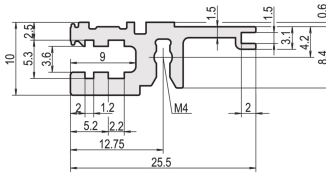

34560-042 HORIZONTAL RAIL, FRONT, TYPE L-OD, LIGHT, WITHOUT LIP, 42 HP

Combinations of horizontal rails and side panels

*+ = can be combined, - = combination not recommended

Horizontal rail	-	+	+	+
Horizontal rail	+	+	+	+
Horizontal rail	+	+	+	+
Horizontal rail	+	+	-	-
Horizontal rail	+	+	-	-
Horizontal rail	+	+	-	-
Horizontal rail	+	+	-	-
Horizontal rail	+	+	-	-

Horizontal rail: light L-L, Packlist F, Heavy L-H, Rugged J-B

KEY FEATURES

For installation behind full-width front panel

< 28 HP not to print

Without lip (L-OD)

Aluminum extrusion, anodized finish, conductive contact surface

PRODUCT ATTRIBUTES

Product Type: Horizontal Rail

Product Family: EuropacPRO; RatiopacPRO; RatiopacPRO AIR; CompacPRO; PropacPRO

Type: Light, OD

Rack Width: 42 HP

Length: 218.44 mm

Package Quantity: 1

ADDITIONAL PRODUCT DETAILS