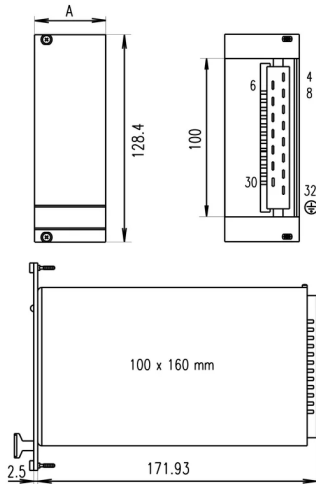

SCHROFF

31006-677 PSU FRONT PANEL FOR MAXPOWER 180, SINGLE, 3 U, 8 HP, 2.5 MM, AL, FRONT ANODIZED, REAR CONDUCTIVE

## PRODUCT ATTRIBUTES

Accessory Type: Front panel

Works With: 19" Power Supplies

Material: Aluminum

Front Finish: Anodized

Rear Finish: Conductive

Treated Edges: No

Rack Height: 3 U

Rack Width: 8 HP

Height: 128.4 mm

Width: 40.3 mm

Depth: 2.5 mm

Package Quantity: 1