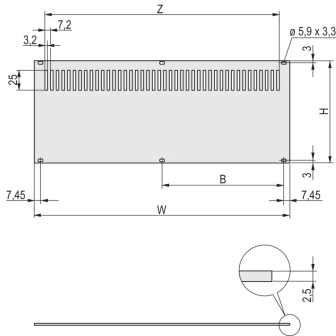

**30849-035 REAR PANEL, PERFORATED, UNSHIELDED, FOR RATIOACPRO AND PROPACPRO, 6 U, 42 HP**

**KEY FEATURES**

Rear panel, Al, 2.5 mm, front: anodized, rear: conductive; unshielded

Enables mounting on horizontal rails

For Mounting on Horizontal Rails

**PRODUCT ATTRIBUTES**

Product Type: Side Panel

Product Family: RatiopacPRO; RatiopacPRO AIR

Type: Rear Panel

Rack Height: 6 U

Rack Width: 42 HP

Material: Aluminum

Package Quantity: 1

Height: 245.7 mm

Width: 213 mm

**ADDITIONAL PRODUCT DETAILS**

The perforated rear panel, Al, 2.5 mm is unshielded. The rear side is conductive.

**North America**

All locations  
+1.763.422.2661  
Chat with us:  
[schroff.nvent.com](https://schroff.nvent.com)