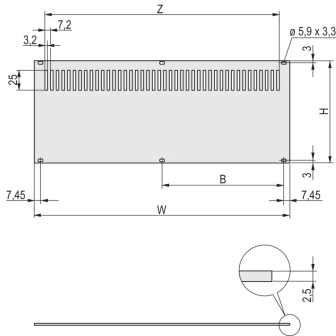

**30849-030 REAR PANEL, PERFORATED, UNSHIELDED, FOR RATIOACPRO AND PROPACPRO, 4 U, 84 HP**

**KEY FEATURES**

Rear panel, Al, 2.5 mm, front: anodized, rear: conductive; unshielded

Enables mounting on horizontal rails

For Mounting on Horizontal Rails

**PRODUCT ATTRIBUTES**

Product Type: Side Panel

Product Family: RatiopacPRO; RatiopacPRO AIR

Type: Rear Panel

Rack Height: 4 U

Rack Width: 84 HP

Material: Aluminum

Package Quantity: 1

Height: 156.8 mm

Width: 426.4 mm

**ADDITIONAL PRODUCT DETAILS**

The perforated rear panel, Al, 2.5 mm is unshielded. The rear side is conductive.

**North America**

All locations  
+1.763.422.2661  
Chat with us:  
[schroff.nvent.com](https://schroff.nvent.com)