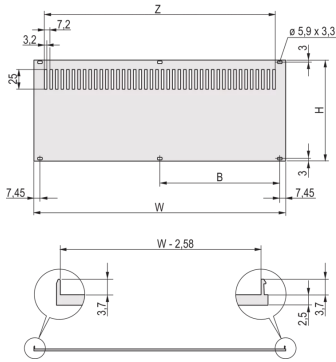

**30849-016 REAR PANEL, PERFORATED, UNSHIELDED, FOR RATIOACPRO AND PROPACPRO, 2 U, 84 HP**

**KEY FEATURES**

Rear panel, Al, 2.5 mm, front: anodized, rear: conductive; unshielded

Enables mounting on horizontal rails

For Mounting on Horizontal Rails

**PRODUCT ATTRIBUTES**

Product Type: Side Panel

Product Family: RatiopacPRO; RatiopacPRO AIR

Type: Rear Panel

Rack Height: 2 U

Rack Width: 84 HP

Material: Aluminum

Package Quantity: 1

Height: 67.9 mm

Width: 426.4 mm

**ADDITIONAL PRODUCT DETAILS**

The perforated rear panel, Al, 2.5 mm is unshielded. The rear side is conductive.

**North America**

All locations  
+1.763.422.2661  
Chat with us:  
[schroff.nvent.com](https://schroff.nvent.com)