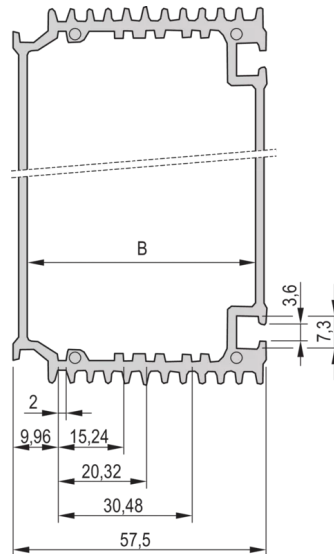

30809-699 HF FRAME TYPE PLUG-IN UNIT BODY TUBE, 12 HP, 1000 MM

KEY FEATURES

The black HF body tube, for HF frame-type plug-in unit enables a user to insert PCBs

The tube offers a shielding against high-frequency radiation

Module body with cooling Fins

Plug-in unit can be mounted in a subrack or fitted laterally to a mounting plate with the slide nut

PRODUCT ATTRIBUTES

Product Type: Cover

Works With: Cassettes

Rack Height: 3 U

Rack Width: 12 HP

Length: 1000 mm

Package Quantity: 5

ADDITIONAL PRODUCT DETAILS

The black HF body tube, for HF frame-type plug-in unit enables a user to insert PCBs.

Please order front Panel, rear Panel, brackets for PCBs and fixing materials separately.