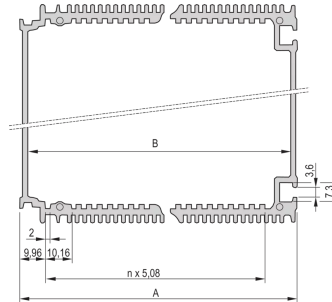

## 30809-698 HF FRAME TYPE PLUG-IN UNIT BODY TUBE, 10 HP, 1000 MM

### PRODUCT ATTRIBUTES

Product Type: Cover

Works With: Cassettes

Rack Height: 3 U

Rack Width: 10 HP

Length: 1000 mm

Package Quantity: 5