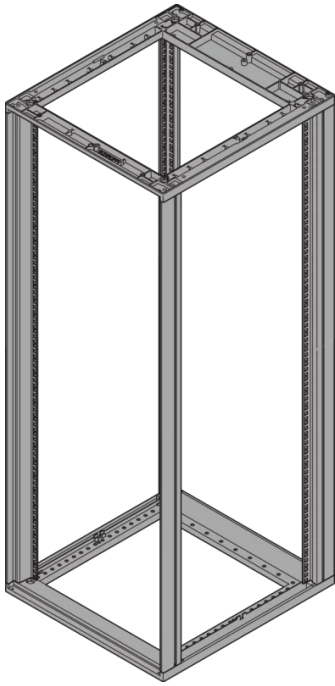

28230-461 NOVASTAR CABINET FRAME, HEAVY-DUTY, 47 U 553W 800D

**KEY FEATURES**

Static load-carrying capacity 400 kg

19" plane - 60 mm at front, 60 mm at rear

Al profile, RAL-7021, incl.-grounding

Rack Height: 47 U

Height: 2145 mm

Width: 553 mm

Depth: 800 mm

Static Load: 400 kg

## ADDITIONAL PRODUCT DETAILS

---

Aesthetic aluminum die-cast frame with 400 kg static load capacity. Aluminum extruded 19" upright bolted onto the frames.

Please order doors, rear panels, side panels, top cover assemblies, plinths, floors, shelves, slide rails and castors or adjustable feet separately.