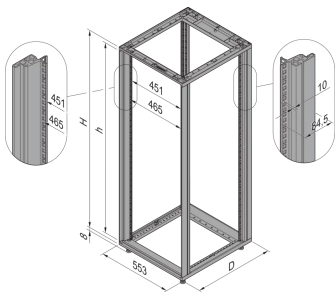

28230-461 NOVASTAR CABINET FRAME, HEAVY-DUTY, 47 U 553W 800D

**KEY FEATURES**

Static load-carrying capacity 400 kg

19" plane - 60 mm at front, 60 mm at rear

Al profile, RAL-7021, incl.-grounding

Rack Height: 47 U

Height: 2145 mm

Width: 553 mm

Depth: 800 mm

Static Load: 400 kg

## ADDITIONAL PRODUCT DETAILS

---

Aesthetic aluminum die-cast frame with 400 kg static load capacity. Aluminum extruded 19" upright bolted onto the frames.

Please order doors, rear panels, side panels, top cover assemblies, plinths, floors, shelves, slide rails and castors or adjustable feet separately.