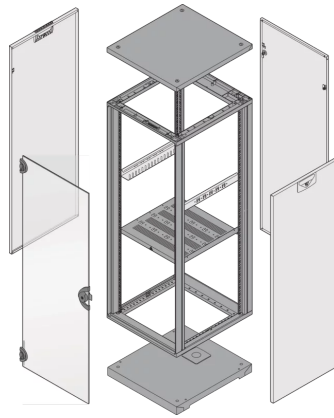

28230-461 NOVASTAR CABINET FRAME, HEAVY-DUTY, 47 U 553W 800D

**KEY FEATURES**

Static load-carrying capacity 400 kg

19" plane - 60 mm at front, 60 mm at rear

Al profile, RAL-7021, incl.-grounding

## PRODUCT ATTRIBUTES

---

Product Type: Cabinet/Rack Frame

Product Family: Novastar

Type: Heavy Duty

Frame Material: Aluminum

Color: Black Grey

Color Code: RAL 7021

Rack Height: 47 U

Height: 2145 mm

Width: 553 mm

Depth: 800 mm

Static Load: 400 kg

## ADDITIONAL PRODUCT DETAILS

---

Aesthetic aluminum die-cast frame with 400 kg static load capacity. Aluminum extruded 19" upright bolted onto the frames.

Please order doors, rear panels, side panels, top cover assemblies, plinths, floors, shelves, slide rails and castors or adjustable feet separately.