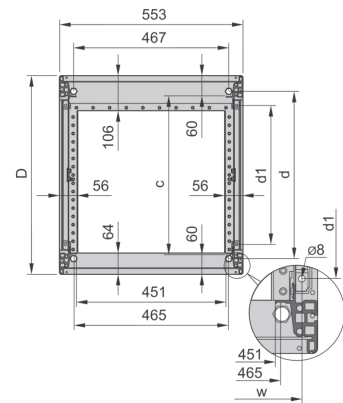

28230-461 NOVASTAR CABINET FRAME, HEAVY-DUTY, 47 U 553W 800D

**KEY FEATURES**

Static load-carrying capacity 400 kg

19" plane - 60 mm at front, 60 mm at rear

Al profile, RAL-7021, incl.-grounding

Rack Height: 47 U

Height: 2145 mm

Width: 553 mm

Depth: 800 mm

Static Load: 400 kg

## ADDITIONAL PRODUCT DETAILS

---

Aesthetic aluminum die-cast frame with 400 kg static load capacity. Aluminum extruded 19" upright bolted onto the frames.

Please order doors, rear panels, side panels, top cover assemblies, plinths, floors, shelves, slide rails and castors or adjustable feet separately.