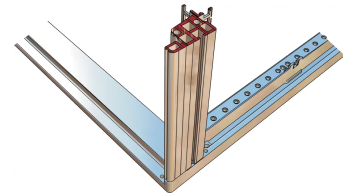

28230-461 NOVASTAR CABINET FRAME, HEAVY-DUTY, 47 U 553W 800D

KEY FEATURES

Static load-carrying capacity 400 kg

19" plane - 60 mm at front, 60 mm at rear

Al profile, RAL-7021, incl.-grounding