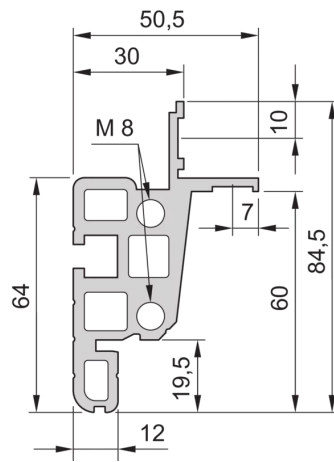

28230-461 NOVASTAR CABINET FRAME, HEAVY-DUTY, 47 U 553W 800D

**KEY FEATURES**

Static load-carrying capacity 400 kg

19" plane - 60 mm at front, 60 mm at rear

Al profile, RAL-7021, incl.-grounding

Rack Height: 47 U

Height: 2145 mm

Width: 553 mm

Depth: 800 mm

Static Load: 400 kg

## ADDITIONAL PRODUCT DETAILS

---

Aesthetic aluminum die-cast frame with 400 kg static load capacity. Aluminum extruded 19" upright bolted onto the frames.

Please order doors, rear panels, side panels, top cover assemblies, plinths, floors, shelves, slide rails and castors or adjustable feet separately.