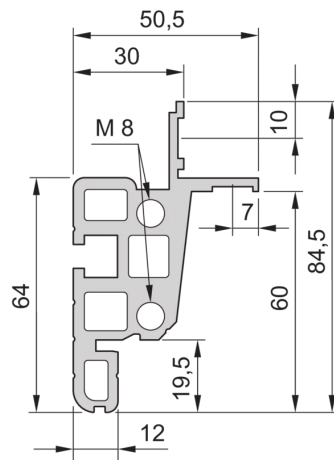

28230-448 NOVASTAR CABINET FRAME, HEAVY-DUTY, 34 U 553W 800D

**KEY FEATURES**

Static load-carrying capacity 400 kg

19" plane - 60 mm at front, 60 mm at rear

Al profile, RAL-7021, incl.-grounding

Rack Height: 34 U

Height: 1567 mm

Width: 553 mm

Depth: 800 mm

Static Load: 400 kg

## ADDITIONAL PRODUCT DETAILS

---

Aesthetic aluminum die-cast frame with 400 kg static load capacity. Aluminum extruded 19" upright bolted onto the frames.

Please order doors, rear panels, side panels, top cover assemblies, plinths, floors, shelves, slide rails and castors or adjustable feet separately.