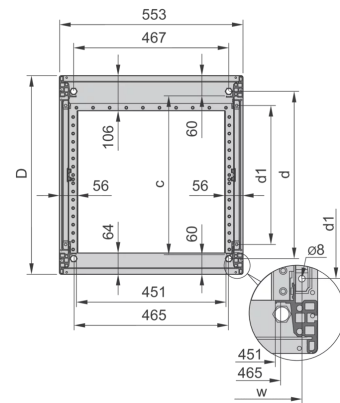

28230-448 NOVASTAR CABINET FRAME, HEAVY-DUTY, 34 U 553W 800D

**KEY FEATURES**

Static load-carrying capacity 400 kg

19" plane - 60 mm at front, 60 mm at rear

Al profile, RAL-7021, incl.-grounding

Rack Height: 34 U

Height: 1567 mm

Width: 553 mm

Depth: 800 mm

Static Load: 400 kg

## ADDITIONAL PRODUCT DETAILS

---

Aesthetic aluminum die-cast frame with 400 kg static load capacity. Aluminum extruded 19" upright bolted onto the frames.

Please order doors, rear panels, side panels, top cover assemblies, plinths, floors, shelves, slide rails and castors or adjustable feet separately.