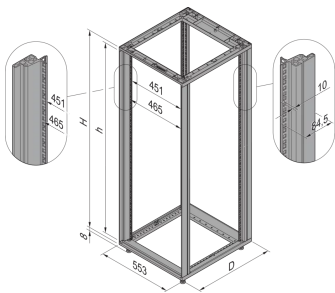

28230-448 NOVASTAR CABINET FRAME, HEAVY-DUTY, 34 U 553W 800D

**KEY FEATURES**

Static load-carrying capacity 400 kg

19" plane - 60 mm at front, 60 mm at rear

Al profile, RAL-7021, incl.-grounding

Rack Height: 34 U

Height: 1567 mm

Width: 553 mm

Depth: 800 mm

Static Load: 400 kg

## ADDITIONAL PRODUCT DETAILS

---

Aesthetic aluminum die-cast frame with 400 kg static load capacity. Aluminum extruded 19" upright bolted onto the frames.

Please order doors, rear panels, side panels, top cover assemblies, plinths, floors, shelves, slide rails and castors or adjustable feet separately.