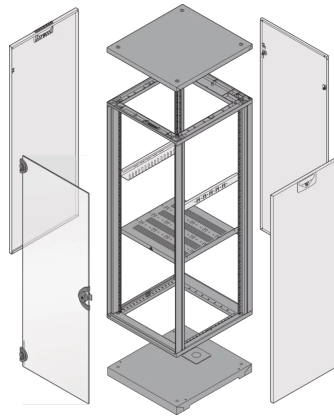

28230-448 NOVASTAR CABINET FRAME, HEAVY-DUTY, 34 U 553W 800D

**KEY FEATURES**

Static load-carrying capacity 400 kg

19" plane - 60 mm at front, 60 mm at rear

Al profile, RAL-7021, incl.-grounding

## PRODUCT ATTRIBUTES

---

Product Type: Cabinet/Rack Frame

Product Family: Novastar

Type: Heavy Duty

Frame Material: Aluminum

Color: Black Grey

Color Code: RAL 7021

Rack Height: 34 U

Height: 1567 mm

Width: 553 mm

Depth: 800 mm

Static Load: 400 kg

## ADDITIONAL PRODUCT DETAILS

---

Aesthetic aluminum die-cast frame with 400 kg static load capacity. Aluminum extruded 19" upright bolted onto the frames.

Please order doors, rear panels, side panels, top cover assemblies, plinths, floors, shelves, slide rails and castors or adjustable feet separately.