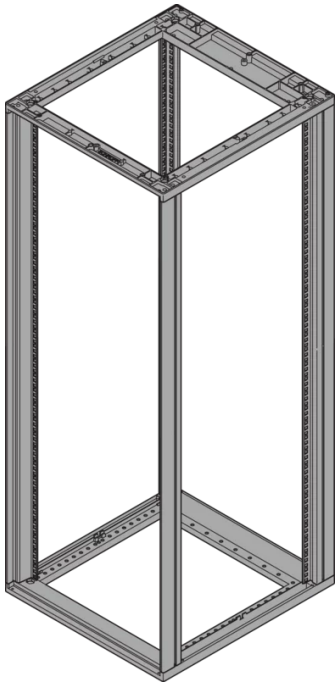

28230-448 NOVASTAR CABINET FRAME, HEAVY-DUTY, 34 U 553W 800D

**KEY FEATURES**

Static load-carrying capacity 400 kg

19" plane - 60 mm at front, 60 mm at rear

Al profile, RAL-7021, incl.-grounding

Rack Height: 34 U

Height: 1567 mm

Width: 553 mm

Depth: 800 mm

Static Load: 400 kg

## ADDITIONAL PRODUCT DETAILS

---

Aesthetic aluminum die-cast frame with 400 kg static load capacity. Aluminum extruded 19" upright bolted onto the frames.

Please order doors, rear panels, side panels, top cover assemblies, plinths, floors, shelves, slide rails and castors or adjustable feet separately.