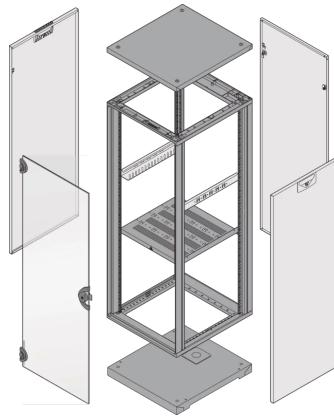

28230-397 NOVASTAR CABINET FRAME, HEAVY-DUTY, 43 U 553W 600D

KEY FEATURES

Static load-carrying capacity 400 kg

19" plane - 60 mm at front, 60 mm at rear

Al profile, RAL-7021, incl.-grounding

PRODUCT ATTRIBUTES

Product Type: Cabinet/Rack Frame

Product Family: Novastar

Type: Heavy Duty

Frame Material: Aluminum

Color: Black Grey

Color Code: RAL 7021

Rack Height: 43 U

Height: 1967 mm

Width: 553 mm

Depth: 600 mm

Static Load: 400 kg

ADDITIONAL PRODUCT DETAILS

Aesthetic aluminum die-cast frame with 400 kg static load capacity. Aluminum extruded 19" upright bolted onto the frames.

Please order doors, rear panels, side panels, top cover assemblies, plinths, floors, shelves, slide rails and castors or adjustable feet separately.