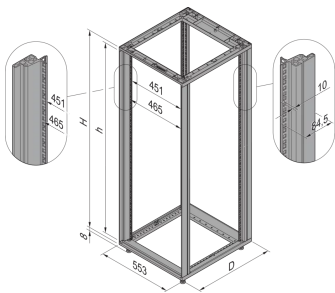

28230-397 NOVASTAR CABINET FRAME, HEAVY-DUTY, 43 U 553W 600D

KEY FEATURES

Static load-carrying capacity 400 kg

19" plane - 60 mm at front, 60 mm at rear

Al profile, RAL-7021, incl.-grounding

PRODUCT ATTRIBUTES

Product Type: Cabinet/Rack Frame

Product Family: Novastar

Type: Heavy Duty

Frame Material: Aluminum

Color: Black Grey

Color Code: RAL 7021

Rack Height: 43 U

Height: 1967 mm

Width: 553 mm

Depth: 600 mm

Static Load: 400 kg

ADDITIONAL PRODUCT DETAILS

Aesthetic aluminum die-cast frame with 400 kg static load capacity. Aluminum extruded 19" upright bolted onto the frames.

Please order doors, rear panels, side panels, top cover assemblies, plinths, floors, shelves, slide rails and castors or adjustable feet separately.