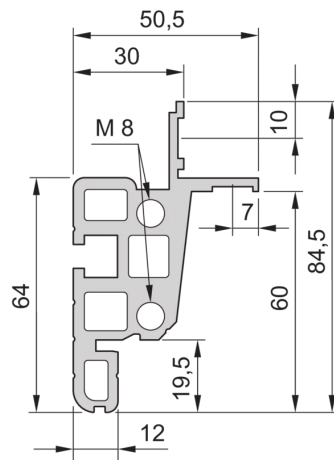

28230-397 NOVASTAR CABINET FRAME, HEAVY-DUTY, 43 U 553W 600D

KEY FEATURES

Static load-carrying capacity 400 kg

19" plane - 60 mm at front, 60 mm at rear

Al profile, RAL-7021, incl.-grounding

PRODUCT ATTRIBUTES

Product Type: Cabinet/Rack Frame

Product Family: Novastar

Type: Heavy Duty

Frame Material: Aluminum

Color: Black Grey

Color Code: RAL 7021

Rack Height: 43 U

Height: 1967 mm

Width: 553 mm

Depth: 600 mm

Static Load: 400 kg

ADDITIONAL PRODUCT DETAILS

Aesthetic aluminum die-cast frame with 400 kg static load capacity. Aluminum extruded 19" upright bolted onto the frames.

Please order doors, rear panels, side panels, top cover assemblies, plinths, floors, shelves, slide rails and castors or adjustable feet separately.