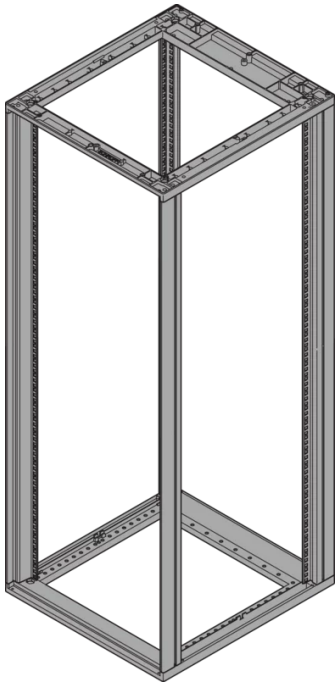

28230-397 NOVASTAR CABINET FRAME, HEAVY-DUTY, 43 U 553W 600D

KEY FEATURES

Static load-carrying capacity 400 kg

19" plane - 60 mm at front, 60 mm at rear

Al profile, RAL-7021, incl.-grounding

PRODUCT ATTRIBUTES

Product Type: Cabinet/Rack Frame

Product Family: Novastar

Type: Heavy Duty

Frame Material: Aluminum

Color: Black Grey

Color Code: RAL 7021

Rack Height: 43 U

Height: 1967 mm

Width: 553 mm

Depth: 600 mm

Static Load: 400 kg

ADDITIONAL PRODUCT DETAILS

Aesthetic aluminum die-cast frame with 400 kg static load capacity. Aluminum extruded 19" upright bolted onto the frames.

Please order doors, rear panels, side panels, top cover assemblies, plinths, floors, shelves, slide rails and castors or adjustable feet separately.