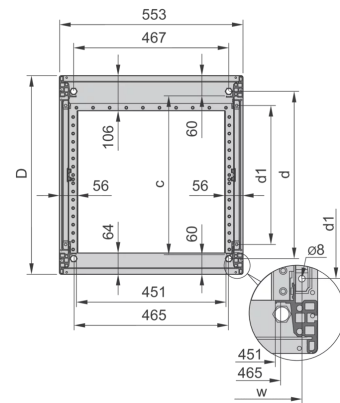

28230-397 NOVASTAR CABINET FRAME, HEAVY-DUTY, 43 U 553W 600D

KEY FEATURES

Static load-carrying capacity 400 kg

19" plane - 60 mm at front, 60 mm at rear

Al profile, RAL-7021, incl.-grounding

PRODUCT ATTRIBUTES

Product Type: Cabinet/Rack Frame

Product Family: Novastar

Type: Heavy Duty

Frame Material: Aluminum

Color: Black Grey

Color Code: RAL 7021

Rack Height: 43 U

Height: 1967 mm

Width: 553 mm

Depth: 600 mm

Static Load: 400 kg

ADDITIONAL PRODUCT DETAILS

Aesthetic aluminum die-cast frame with 400 kg static load capacity. Aluminum extruded 19" upright bolted onto the frames.

Please order doors, rear panels, side panels, top cover assemblies, plinths, floors, shelves, slide rails and castors or adjustable feet separately.