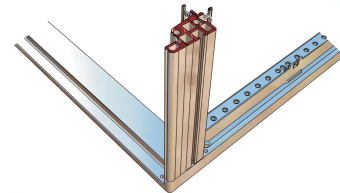

28230-397 NOVASTAR CABINET FRAME, HEAVY-DUTY, 43 U 553W 600D

KEY FEATURES

Static load-carrying capacity 400 kg

19" plane - 60 mm at front, 60 mm at rear

Al profile, RAL-7021, incl.-grounding

PRODUCT ATTRIBUTES

Product Type: Cabinet/Rack Frame

Product Family: Novastar

Type: Heavy Duty

Frame Material: Aluminum

Color: Black Grey

Color Code: RAL 7021

Rack Height: 43 U

Height: 1967 mm

Width: 553 mm

Depth: 600 mm

Static Load: 400 kg

ADDITIONAL PRODUCT DETAILS

Aesthetic aluminum die-cast frame with 400 kg static load capacity. Aluminum extruded 19" upright bolted onto the frames.

Please order doors, rear panels, side panels, top cover assemblies, plinths, floors, shelves, slide rails and castors or adjustable feet separately.