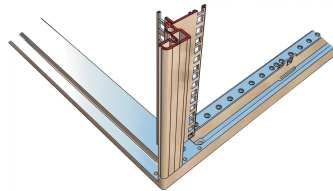

28230-097 NOVASTAR CABINET FRAME, SLIM-LINE, 43 U 553W 600D

**KEY FEATURES**

Static load-carrying capacity 200 kg

19" plane - 33 mm at front, 60 mm at rear

Al profile, RAL-7021, incl.-grounding

## ADDITIONAL PRODUCT DETAILS

---

Aesthetic aluminum die-cast frame with 200kg static load capacity. Aluminum extruded 19" upright bolted onto the frames.

Please order doors, rear panels, side panels, top cover assemblies, plinths, floors, shelves, slide rails and castors or adjustable feet separately.