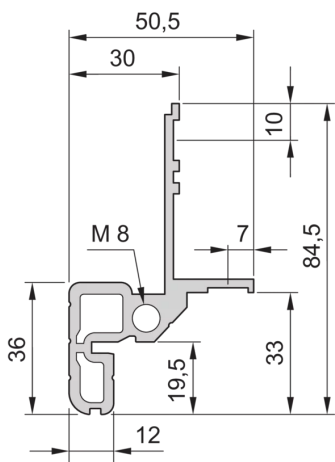

28230-097 NOVASTAR CABINET FRAME, SLIM-LINE, 43 U 553W 600D

**KEY FEATURES**

Static load-carrying capacity 200 kg

19" plane - 33 mm at front, 60 mm at rear

Al profile, RAL-7021, incl.-grounding

Rack Height: 43 U

Height: 1967 mm

Width: 553 mm

Depth: 600 mm

Static Load: 200 kg

## ADDITIONAL PRODUCT DETAILS

---

Aesthetic aluminum die-cast frame with 200kg static load capacity. Aluminum extruded 19" upright bolted onto the frames.

Please order doors, rear panels, side panels, top cover assemblies, plinths, floors, shelves, slide rails and castors or adjustable feet separately.