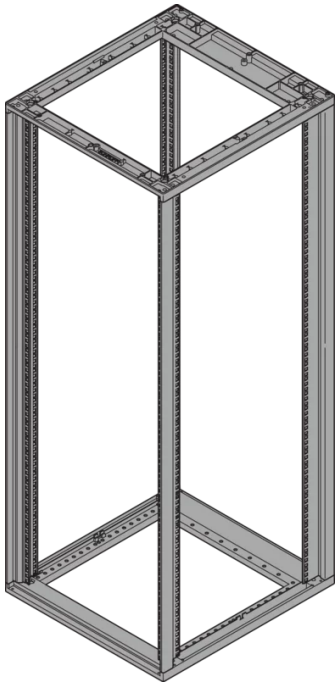

28230-097 NOVASTAR CABINET FRAME, SLIM-LINE, 43 U 553W 600D

**KEY FEATURES**

Static load-carrying capacity 200 kg

19" plane - 33 mm at front, 60 mm at rear

Al profile, RAL-7021, incl.-grounding

## PRODUCT ATTRIBUTES

---

Product Type: Cabinet/Rack Frame

Product Family: Novastar

Type: Slim-Line

Frame Material: Aluminum

Color: Black Grey

Color Code: RAL 7021

Rack Height: 43 U

Height: 1967 mm

Width: 553 mm

Depth: 600 mm

Static Load: 200 kg

## ADDITIONAL PRODUCT DETAILS

---

Aesthetic aluminum die-cast frame with 200kg static load capacity. Aluminum extruded 19" upright bolted onto the frames.

Please order doors, rear panels, side panels, top cover assemblies, plinths, floors, shelves, slide rails and castors or adjustable feet separately.