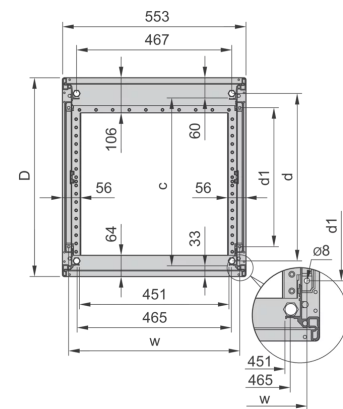

28230-097 NOVASTAR CABINET FRAME, SLIM-LINE, 43 U 553W 600D

**KEY FEATURES**

Static load-carrying capacity 200 kg

19" plane - 33 mm at front, 60 mm at rear

Al profile, RAL-7021, incl.-grounding

Rack Height: 43 U

Height: 1967 mm

Width: 553 mm

Depth: 600 mm

Static Load: 200 kg

## ADDITIONAL PRODUCT DETAILS

---

Aesthetic aluminum die-cast frame with 200kg static load capacity. Aluminum extruded 19" upright bolted onto the frames.

Please order doors, rear panels, side panels, top cover assemblies, plinths, floors, shelves, slide rails and castors or adjustable feet separately.