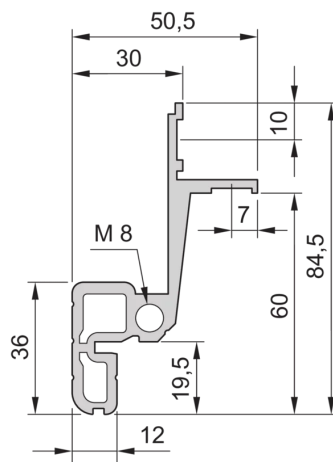

28230-097 NOVASTAR CABINET FRAME, SLIM-LINE, 43 U 553W 600D

**KEY FEATURES**

Static load-carrying capacity 200 kg

19" plane - 33 mm at front, 60 mm at rear

Al profile, RAL-7021, incl.-grounding

Rack Height: 43 U

Height: 1967 mm

Width: 553 mm

Depth: 600 mm

Static Load: 200 kg

## ADDITIONAL PRODUCT DETAILS

---

Aesthetic aluminum die-cast frame with 200kg static load capacity. Aluminum extruded 19" upright bolted onto the frames.

Please order doors, rear panels, side panels, top cover assemblies, plinths, floors, shelves, slide rails and castors or adjustable feet separately.