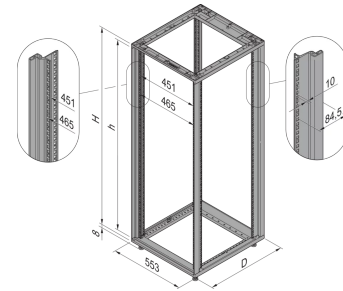

28230-097 NOVASTAR CABINET FRAME, SLIM-LINE, 43 U 553W 600D

**KEY FEATURES**

Static load-carrying capacity 200 kg

19" plane - 33 mm at front, 60 mm at rear

Al profile, RAL-7021, incl.-grounding

Rack Height: 43 U

Height: 1967 mm

Width: 553 mm

Depth: 600 mm

Static Load: 200 kg

## ADDITIONAL PRODUCT DETAILS

---

Aesthetic aluminum die-cast frame with 200kg static load capacity. Aluminum extruded 19" upright bolted onto the frames.

Please order doors, rear panels, side panels, top cover assemblies, plinths, floors, shelves, slide rails and castors or adjustable feet separately.