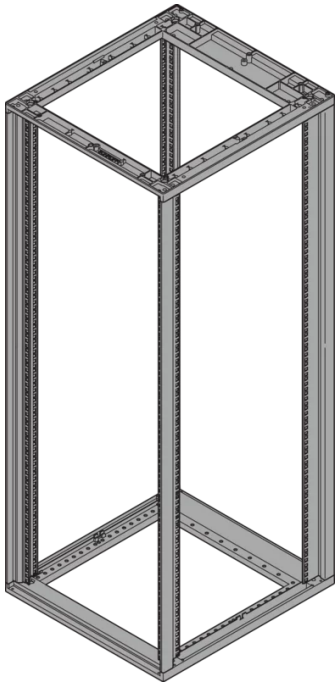

28230-033 NOVASTAR CABINET FRAME, SLIM-LINE, 38 U 553W 500D

**KEY FEATURES**

Static load-carrying capacity 200 kg

19" plane - 33 mm at front, 60 mm at rear

Al profile, RAL-7021, incl.-grounding

## PRODUCT ATTRIBUTES

---

Product Type: Cabinet/Rack Frame

Product Family: Novastar

Type: Slim-Line

Frame Material: Aluminum

Color: Black Grey

Color Code: RAL 7021

Rack Height: 38 U

Height: 1745 mm

Width: 553 mm

Depth: 500 mm

Static Load: 200 kg

## ADDITIONAL PRODUCT DETAILS

---

Aesthetic aluminum die-cast frame with 200kg static load capacity. Aluminum extruded 19" upright bolted onto the frames.

Please order doors, rear panels, side panels, top cover assemblies, plinths, floors, shelves, slide rails and castors or adjustable feet separately.