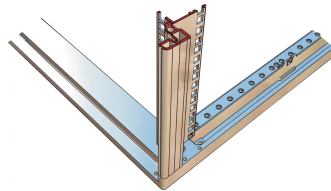

28230-033 NOVASTAR CABINET FRAME, SLIM-LINE, 38 U 553W 500D

**KEY FEATURES**

Static load-carrying capacity 200 kg

19" plane - 33 mm at front, 60 mm at rear

Al profile, RAL-7021, incl.-grounding

## ADDITIONAL PRODUCT DETAILS

---

Aesthetic aluminum die-cast frame with 200kg static load capacity. Aluminum extruded 19" upright bolted onto the frames.

Please order doors, rear panels, side panels, top cover assemblies, plinths, floors, shelves, slide rails and castors or adjustable feet separately.