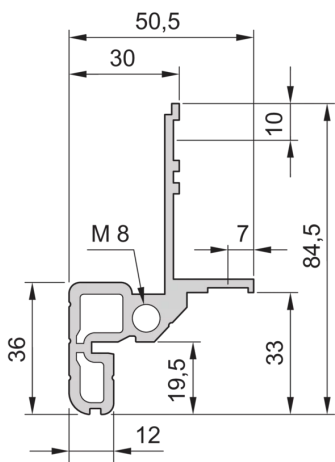

28230-033 NOVASTAR CABINET FRAME, SLIM-LINE, 38 U 553W 500D

**KEY FEATURES**

Static load-carrying capacity 200 kg

19" plane - 33 mm at front, 60 mm at rear

Al profile, RAL-7021, incl.-grounding

Rack Height: 38 U

Height: 1745 mm

Width: 553 mm

Depth: 500 mm

Static Load: 200 kg

## ADDITIONAL PRODUCT DETAILS

---

Aesthetic aluminum die-cast frame with 200kg static load capacity. Aluminum extruded 19" upright bolted onto the frames.

Please order doors, rear panels, side panels, top cover assemblies, plinths, floors, shelves, slide rails and castors or adjustable feet separately.