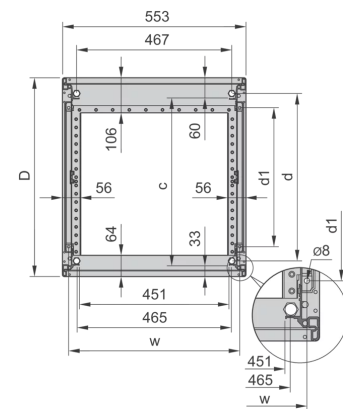

28230-033 NOVASTAR CABINET FRAME, SLIM-LINE, 38 U 553W 500D

**KEY FEATURES**

Static load-carrying capacity 200 kg

19" plane - 33 mm at front, 60 mm at rear

Al profile, RAL-7021, incl.-grounding

Rack Height: 38 U

Height: 1745 mm

Width: 553 mm

Depth: 500 mm

Static Load: 200 kg

## ADDITIONAL PRODUCT DETAILS

---

Aesthetic aluminum die-cast frame with 200kg static load capacity. Aluminum extruded 19" upright bolted onto the frames.

Please order doors, rear panels, side panels, top cover assemblies, plinths, floors, shelves, slide rails and castors or adjustable feet separately.