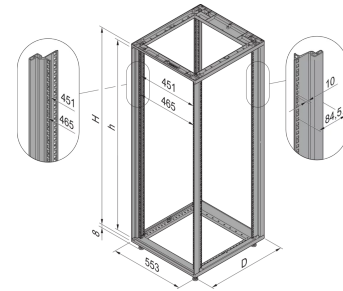

28230-033 NOVASTAR CABINET FRAME, SLIM-LINE, 38 U 553W 500D

**KEY FEATURES**

Static load-carrying capacity 200 kg

19" plane - 33 mm at front, 60 mm at rear

Al profile, RAL-7021, incl.-grounding

Rack Height: 38 U

Height: 1745 mm

Width: 553 mm

Depth: 500 mm

Static Load: 200 kg

## ADDITIONAL PRODUCT DETAILS

---

Aesthetic aluminum die-cast frame with 200kg static load capacity. Aluminum extruded 19" upright bolted onto the frames.

Please order doors, rear panels, side panels, top cover assemblies, plinths, floors, shelves, slide rails and castors or adjustable feet separately.