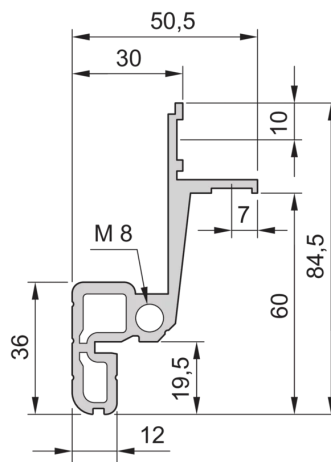

28230-033 NOVASTAR CABINET FRAME, SLIM-LINE, 38 U 553W 500D

**KEY FEATURES**

Static load-carrying capacity 200 kg

19" plane - 33 mm at front, 60 mm at rear

Al profile, RAL-7021, incl.-grounding

Rack Height: 38 U

Height: 1745 mm

Width: 553 mm

Depth: 500 mm

Static Load: 200 kg

## ADDITIONAL PRODUCT DETAILS

---

Aesthetic aluminum die-cast frame with 200kg static load capacity. Aluminum extruded 19" upright bolted onto the frames.

Please order doors, rear panels, side panels, top cover assemblies, plinths, floors, shelves, slide rails and castors or adjustable feet separately.