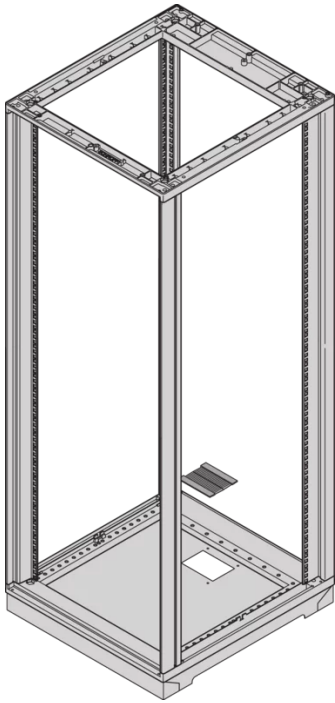

27230-111 NOVASTAR BRUSH STRIP FOR BASE/PLINTH WITH CABLE DUCTING

KEY FEATURES

Brush Strip to close openings

PRODUCT ATTRIBUTES

Product Type: Brush Strip

Product Family: Novastar

Type: Brush Strip

Works With: Cabinet

Color: Black

Width: 110 mm

ADDITIONAL PRODUCT DETAILS

Brush strip to close opening of base plate for cable ducting.

North America

All locations
+1.763.422.2661
Chat with us:
schroff.nvent.com

Europe

Straubenhardt, Germany
+49.7082.794.0
Betschdorf, France
+33.3.88.90.64.90
Warsaw, Poland
+48.22.209.98.35
Assago, Italy
+39.02.932.7141
Chat with us:
schroff.nvent.com