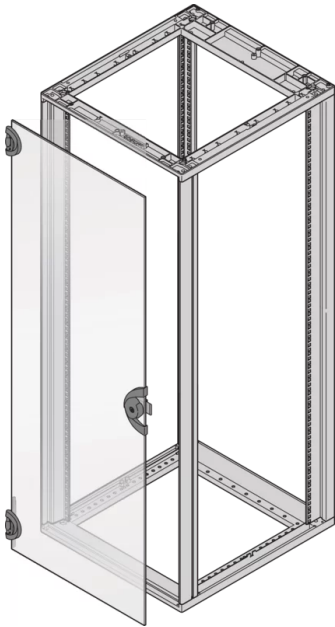

27230-009 NOVASTAR GLASS DOOR, 180° OPENING ANGLE, 43 U 553W

KEY FEATURES

Glass type: ESG 6 mm, EN 12150

Opening angle 180°

Lock with key

Can be assembled at front and rear

PRODUCT ATTRIBUTES

Product Type: Cabinet Door

Product Family: Novastar

Type: Glass Door

Color: Light Grey

Color Code: RAL 7035

Rack Height: 43 U

Height: 1933 mm

Width: 553 mm

ADDITIONAL PRODUCT DETAILS

Glazed / Glass doors for aluminum frame cabinets with attractive design, ideally suited for general electronics, test & measurement, audio/video and broadcasting applications.

CERTIFICATIONS

North America