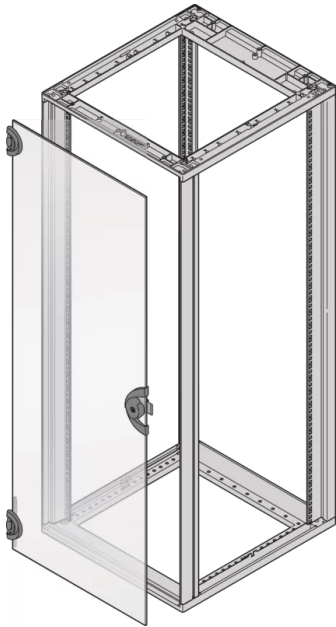

27230-001 NOVASTAR GLASS DOOR, 180° OPENING ANGLE, 6 U 553W

KEY FEATURES

Glass type: ESG 6 mm, EN 12150

Opening angle 180°

Lock with key

Can be assembled at front and rear

PRODUCT ATTRIBUTES

Product Type: Cabinet Door

Product Family: Novastar

Type: Glass Door

Color: Light Grey

Color Code: RAL 7035

Rack Height: 6 U

Height: 323 mm

Width: 553 mm

ADDITIONAL PRODUCT DETAILS

Glazed / Glass doors for aluminum frame cabinets with attractive design, ideally suited for general electronics, test & measurement, audio/video and broadcasting applications.

CERTIFICATIONS

North America