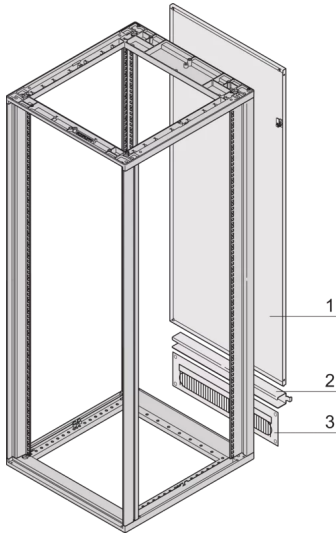

26230-448 NOVASTAR REAR PANEL WITH CABLE DUCTING, RAL 7035, 34 U
553W

KEY FEATURES

Cable ducting and door hinge bracket

Cable ducting can be fitted at top or bottom

2-twist-locking catches (Torx-T30, with 1/4-turn)

Incl. grounding

St, 1 mm

3 U cable ducting for cabinet heights 16, 20, 38, 47 U; 4 U cable ducting for cabinet heights 25, 34, 43 U

PRODUCT ATTRIBUTES

Product Type: Cabinet/Rack Panel

Product Family: Novastar

Type: Rear Panel

Color: Light Grey

Color Code: RAL 7035

Rack Height: 34 U

Height: 1534 mm

Width: 553 mm

ADDITIONAL PRODUCT DETAILS

Novastar Rear Panel with 3 U cable ducting for improved cable management.