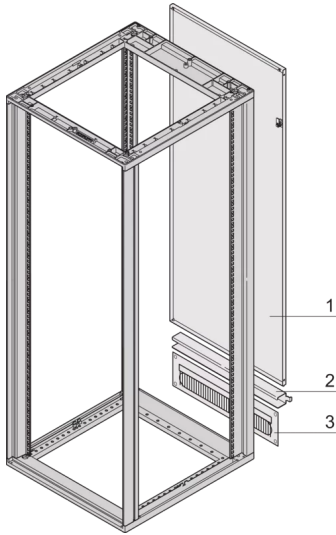

26230-439 NOVASTAR REAR PANEL WITH CABLE DUCTING, RAL 7035, 25 U
553W

KEY FEATURES

Cable ducting and door hinge bracket

Cable ducting can be fitted at top or bottom

2-twist-locking catches (Torx-T30, with 1/4-turn)

Incl. grounding

St, 1 mm

3 U cable ducting for cabinet heights 16, 20, 38, 47 U; 4 U cable ducting for cabinet heights 25, 34, 43 U

PRODUCT ATTRIBUTES

Product Type: Cabinet/Rack Panel

Product Family: Novastar

Type: Rear Panel

Color: Light Grey

Color Code: RAL 7035

Rack Height: 25 U

Height: 1133 mm

Width: 553 mm

ADDITIONAL PRODUCT DETAILS

Novastar Rear Panel with 3 U cable ducting for improved cable management.