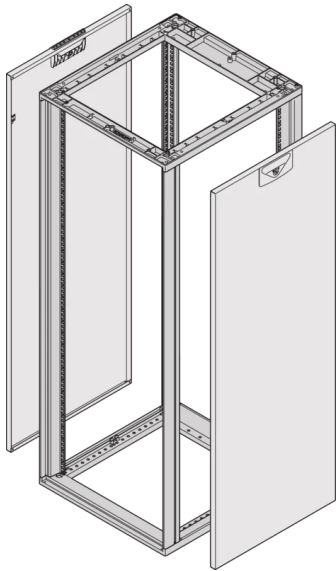

26230-276 NOVASTAR SIDE PANEL FOR HEAVY-DUTY, RAL 7035, 34 U 600D

KEY FEATURES

With quick-release fastener, includes grounding

St. 1mm

PRODUCT ATTRIBUTES

Product Type: Cabinet/Rack Panel

Product Family: Novastar

Type: Side Panel

Color: Light Grey

Color Code: RAL 7035

Rack Height: 34 U

Height: 1567 mm

Width: 553 mm

Depth: 600 mm

ADDITIONAL PRODUCT DETAILS

Steel Side Panels for Heavy-Duty aluminum frame with quick fastener for easy mounting and installation. Schroff delivers cladding parts with grounding cable installed and tested.

Optionally the quarter-turn fastener can be fitted with a side panel lock.