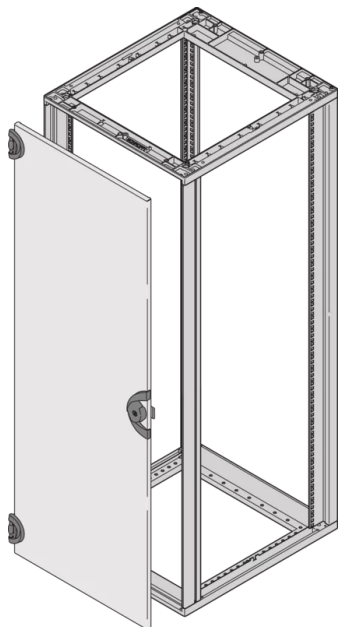

26230-027 NOVASTAR STEEL DOOR, 180° OPENING ANGLE, RAL 7035, 38 U 553W

KEY FEATURES

St, 1.5 mm

Opening angle 180°, incl. grounding

Can be assembled at front and rear

Lock (2233x) with key

PRODUCT ATTRIBUTES

Product Type: Cabinet Door

Product Family: Novastar

Type: Steel Door

Color: Light Grey

Color Code: RAL 7035

Rack Height: 38 U

Height: 1711 mm

CERTIFICATIONS