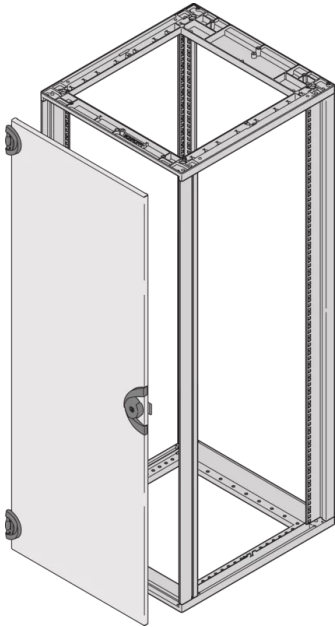

26230-023 NOVASTAR STEEL DOOR, 180° OPENING ANGLE, RAL 7035, 16 U  
553W

**KEY FEATURES**

St, 1.5 mm

Opening angle 180°, incl. grounding

Can be assembled at front and rear

Lock (2233x) with key

**PRODUCT ATTRIBUTES**

Product Type: Cabinet Door

Product Family: Novastar

Type: Steel Door

Color: Light Grey

Color Code: RAL 7035

Rack Height: 16 U

Height: 733 mm