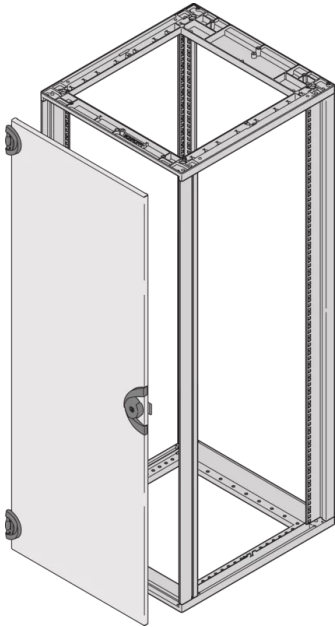

26230-022 NOVASTAR STEEL DOOR, 180° OPENING ANGLE, RAL 7035, 12 U
553W

KEY FEATURES

St, 1.5 mm

Opening angle 180°, incl. grounding

Can be assembled at front and rear

Lock (2233x) with key

PRODUCT ATTRIBUTES

Product Type: Cabinet Door

Product Family: Novastar

Type: Steel Door

Color: Light Grey

Color Code: RAL 7035

Rack Height: 12 U

Height: 555 mm

CERTIFICATIONS