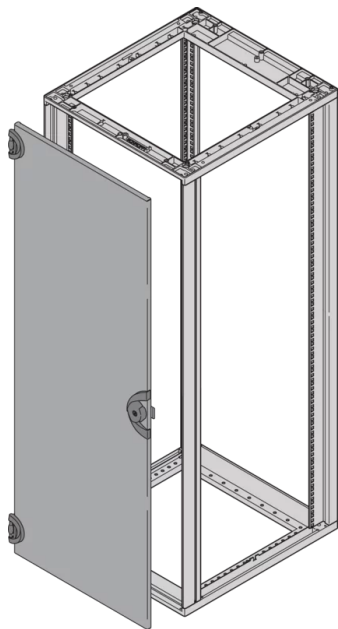

25230-030 NOVASTAR STEEL DOOR, 180° OPENING ANGLE, RAL 7021, 29 U 553W

KEY FEATURES

St, 1.5 mm

Opening angle 180°, incl. grounding

Can be assembled at front and rear

Lock (2233x) with key

PRODUCT ATTRIBUTES

Product Type: Cabinet Door

Product Family: Novastar

Type: Steel Door

Color: Black Grey

Color Code: RAL 7021

Rack Height: 29 U

Height: 736 mm

CERTIFICATIONS