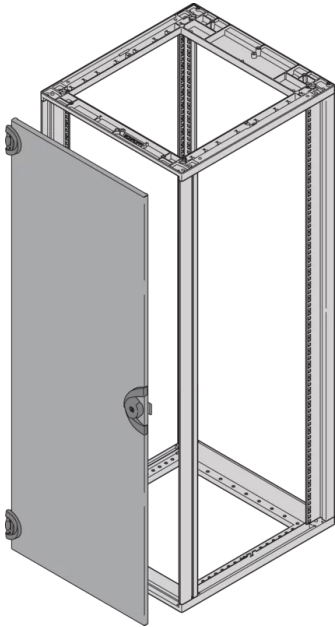

25230-027 NOVASTAR STEEL DOOR, 180° OPENING ANGLE, RAL 7021, 38 U  
553W

**KEY FEATURES**

St, 1.5 mm

Opening angle 180°, incl. grounding

Can be assembled at front and rear

Lock (2233x) with key

**PRODUCT ATTRIBUTES**

Product Type: Cabinet Door

Product Family: Novastar

Type: Steel Door

Color: Black Grey

Color Code: RAL 7021

Rack Height: 38 U

Height: 1711 mm