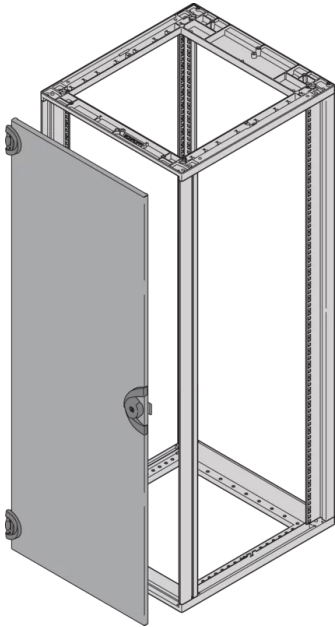

25230-022 NOVASTAR STEEL DOOR, 180° OPENING ANGLE, RAL 7021, 12 U
553W

KEY FEATURES

St, 1.5 mm

Opening angle 180°, incl. grounding

Can be assembled at front and rear

Lock (2233x) with key

PRODUCT ATTRIBUTES

Product Type: Cabinet Door

Product Family: Novastar

Type: Steel Door

Color: Black Grey

Color Code: RAL 7021

Rack Height: 12 U

Height: 555 mm

CERTIFICATIONS