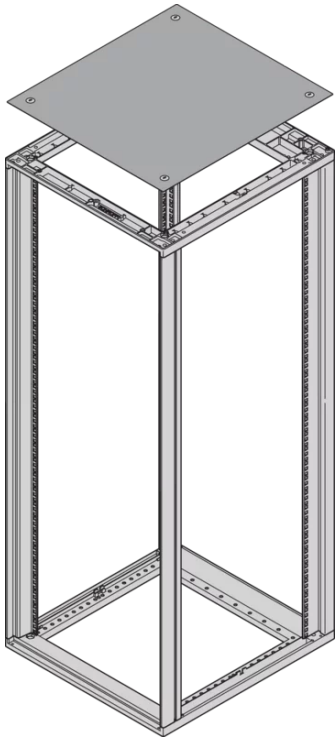

25230-002 NOVASTAR TOP COVER FLUSH, 553W 600D

KEY FEATURES

RAL 7021

St, 1 mm

Incl. grounding

Flush cover is laid into frame and does not protrude above it

PRODUCT ATTRIBUTES

Product Type: Cabinet/Rack Top Cover

Product Family: Novastar

Type: Flush

Color: Black Grey

Color Code: RAL 7021

Width: 553 mm

Depth: 600 mm

ADDITIONAL PRODUCT DETAILS

Flush top covers are used for enclosures with less electronic density where cooling is not a necessity. Additionally as the cover is laid into the frame, it consumes less space vertically and is more aesthetic.