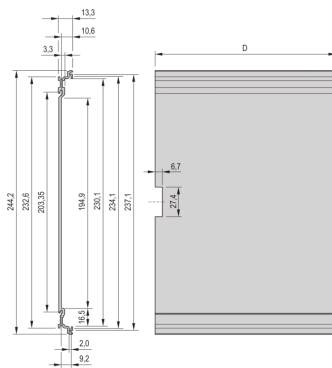

## KEY FEATURES

Rear panel with cut-out for single connector (conforms to EN 60603, DIN 41612, construction types: B, C, D, F, H, Q, R, S)

Extruded side panels with groove to right and left, to insert a PCB (board position in accordance with standard in left side panel only)

## PRODUCT ATTRIBUTES

---

Product Type: Cassette

Type: Frame Type Plug-in Units PRO

Handle Type: Trapezoid

Rack Height: 6 U

Rack Width: 14 HP

Depth: 227 mm