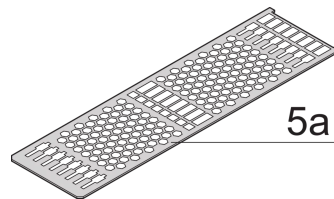

24813-964 FRAME TYPE PLUG-IN UNIT PRO KIT, SHIELDED, PLAIN COVER, 1 CONNECTOR, 6 U, 14 HP, 227 MM

## KEY FEATURES

Rear panel with cut-out for single connector (conforms to EN 60603, DIN 41612, construction types: B, C, D, F, H, Q, R, S)

Extruded side panels with groove to right and left, to insert a PCB (board position in accordance with standard in left side panel only)

Plain cover plates