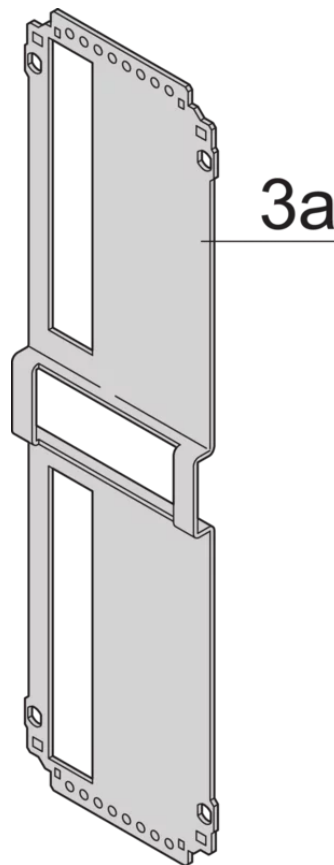

24813-964 FRAME TYPE PLUG-IN UNIT PRO KIT, SHIELDED, PLAIN COVER, 1 CONNECTOR, 6 U, 14 HP, 227 MM

## KEY FEATURES

Rear panel with cut-out for single connector (conforms to EN 60603, DIN 41612, construction types: B, C, D, F, H, Q, R, S)

Extruded side panels with groove to right and left, to insert a PCB (board position in accordance with standard in left side panel only)

EMC Shielding: Yes

EMC Gasket Type: Textile

Rear Panel Type: Single Connector Cut-Out

Cover Plate Type: Cover Plate without Perforation

Material: Aluminum

Front Finish: Anodized

Rear Finish: Anodized