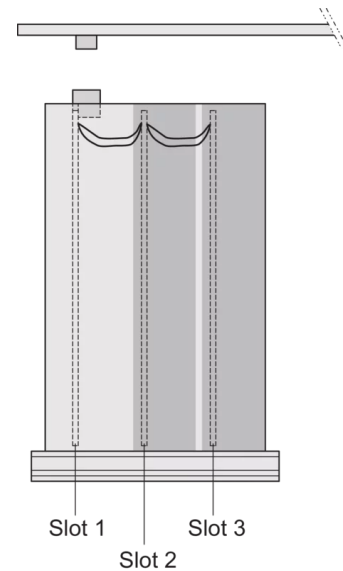

24813-964 FRAME TYPE PLUG-IN UNIT PRO KIT, SHIELDED, PLAIN COVER, 1 CONNECTOR, 6 U, 14 HP, 227 MM

## KEY FEATURES

Rear panel with cut-out for single connector (conforms to EN 60603, DIN 41612, construction types: B, C, D, F, H, Q, R, S)

Extruded side panels with groove to right and left, to insert a PCB (board position in accordance with standard in left side panel only)