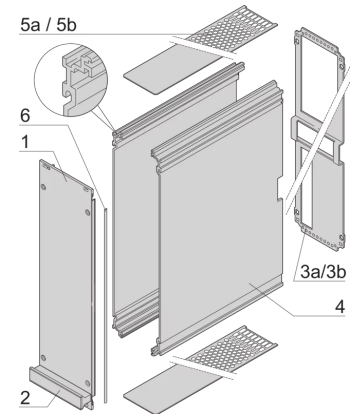

## PRODUKTBE SCHREIBUNG

---

Cover plate with perforation, for guide rails (airflow approx. 60-%)

Rückwand mit Ausbruch für mehrere Steckverbinder

Extruded side panels with groove to right and left, to insert a PCB (board position in accordance with standard in left side panel only)