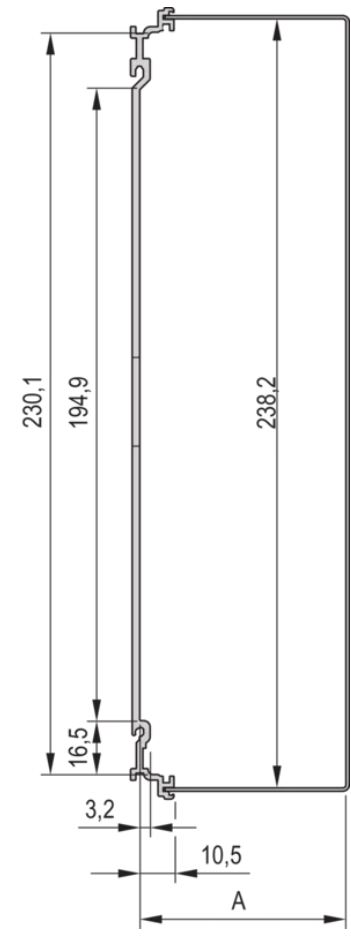

24813-555 FRAME TYPE PLUG-IN UNIT PRO KIT, WITH HOOD, SHIELDED VERSION, 6 U, 5 HP, 227 MM

**KEY FEATURES**

Fits all products conforming to IEC-60297-3-101

Protects a PCB against mechanical damage and discharges electrostatic buildup; for Euroboard formats

## PRODUCT ATTRIBUTES

---

Product Type: Cassette

Type: Frame Type Plug-in Units PRO with Hood

Handle Type: Trapezoid

Rack Height: 6 U

Rack Width: 5 HP

Depth: 227 mm

EMC Shielding: Yes

EMC Gasket Type: Textile

Rear Panel Type: Single Connector Cut-Out

Cover Plate Type: Hood

Material: Aluminum

Front Finish: Anodized

Rear Finish: Conductive

Cooling: Perforated