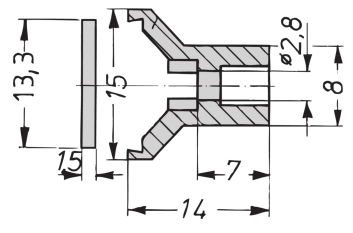

24813-555 FRAME TYPE PLUG-IN UNIT PRO KIT, WITH HOOD, SHIELDED VERSION, 6 U, 5 HP, 227 MM

**KEY FEATURES**

Fits all products conforming to IEC-60297-3-101

Protects a PCB against mechanical damage and discharges electrostatic buildup; for Euroboard formats