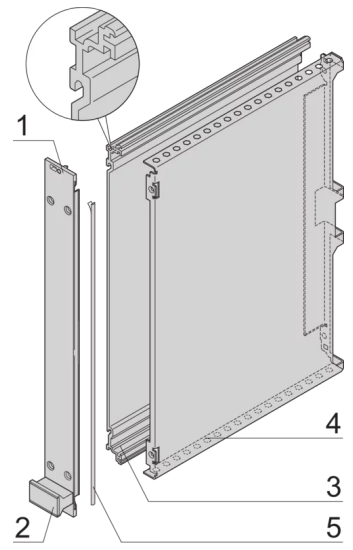

24813-555 FRAME TYPE PLUG-IN UNIT PRO KIT, WITH HOOD, SHIELDED VERSION, 6 U, 5 HP, 227 MM

**KEY FEATURES**

Fits all products conforming to IEC-60297-3-101

Protects a PCB against mechanical damage and discharges electrostatic buildup; for Euroboard formats

## PRODUCT ATTRIBUTES

---

Product Type: Cassette

Type: Frame Type Plug-in Units PRO with Hood

Handle Type: Trapezoid

Rack Height: 6 U

Rack Width: 5 HP

Depth: 227 mm