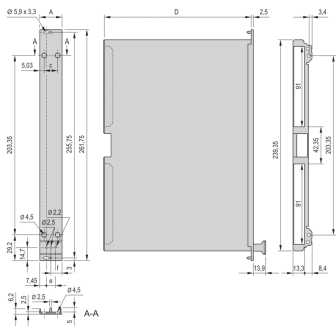

24813-555 FRAME TYPE PLUG-IN UNIT PRO KIT, WITH HOOD, SHIELDED VERSION, 6 U, 5 HP, 227 MM

**KEY FEATURES**

Fits all products conforming to IEC-60297-3-101

Protects a PCB against mechanical damage and discharges electrostatic buildup; for Euroboard formats

## PRODUCT ATTRIBUTES

---

Product Type: Cassette

Type: Frame Type Plug-in Units PRO with Hood

Handle Type: Trapezoid

Rack Height: 6 U

Rack Width: 5 HP

Depth: 227 mm