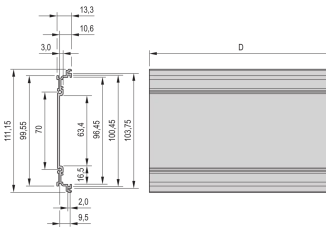

24813-412 FRAME TYPE PLUG-IN UNIT PRO KIT, SHIELDED, PLAIN COVER, 1 CONNECTOR, 3 U, 12 HP, 167 MM

**KEY FEATURES**

Rear panel with cut-out for single connector (conforms to EN 60603, DIN 41612, construction types: B, C, D, F, H, Q, R, S)

Extruded side panels with groove to right and left, to insert a PCB (board position in accordance with standard in left side panel only)

Plain cover plates