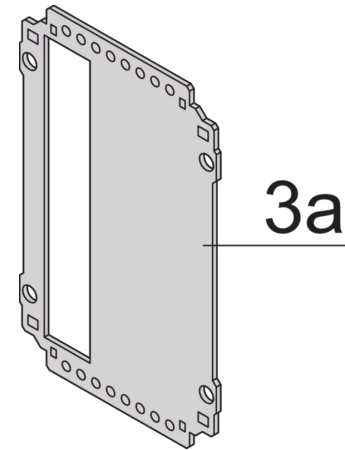

24813-412 FRAME TYPE PLUG-IN UNIT PRO KIT, SHIELDED, PLAIN COVER, 1 CONNECTOR, 3 U, 12 HP, 167 MM

**KEY FEATURES**

Rear panel with cut-out for single connector (conforms to EN 60603, DIN 41612, construction types: B, C, D, F, H, Q, R, S)

Extruded side panels with groove to right and left, to insert a PCB (board position in accordance with standard in left side panel only)

Plain cover plates

## PRODUCT ATTRIBUTES

---

Product Type: Cassette

Type: Frame Type Plug-in Units PRO

Handle Type: Trapezoid

Rack Height: 3 U

Rack Width: 12 HP

Depth: 167 mm