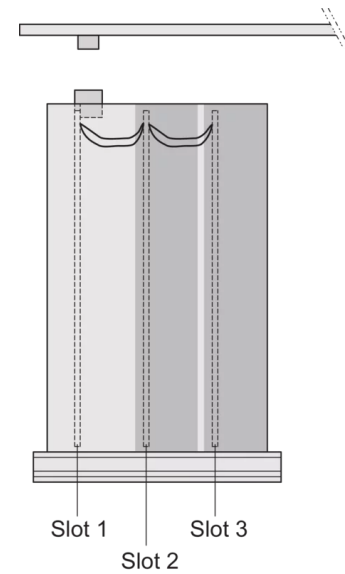

24813-412 FRAME TYPE PLUG-IN UNIT PRO KIT, SHIELDED, PLAIN COVER, 1 CONNECTOR, 3 U, 12 HP, 167 MM

**KEY FEATURES**

Rear panel with cut-out for single connector (conforms to EN 60603, DIN 41612, construction types: B, C, D, F, H, Q, R, S)

Extruded side panels with groove to right and left, to insert a PCB (board position in accordance with standard in left side panel only)

Plain cover plates

## PRODUCT ATTRIBUTES

---

Product Type: Cassette

Type: Frame Type Plug-in Units PRO

Handle Type: Trapezoid

Rack Height: 3 U

Rack Width: 12 HP

Depth: 167 mm