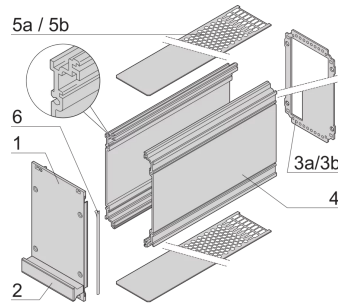

24813-412 FRAME TYPE PLUG-IN UNIT PRO KIT, SHIELDED, PLAIN COVER, 1 CONNECTOR, 3 U, 12 HP, 167 MM

**KEY FEATURES**

Rear panel with cut-out for single connector (conforms to EN 60603, DIN 41612, construction types: B, C, D, F, H, Q, R, S)

Extruded side panels with groove to right and left, to insert a PCB (board position in accordance with standard in left side panel only)

Plain cover plates

## PRODUCT ATTRIBUTES

---

Product Type: Cassette

Type: Frame Type Plug-in Units PRO

Handle Type: Trapezoid

Rack Height: 3 U

Rack Width: 12 HP

Depth: 167 mm

EMC Shielding: Yes

EMC Gasket Type: Textile

Rear Panel Type: Single Connector Cut-Out

Cover Plate Type: Cover Plate without Perforation

Material: Aluminum

Front Finish: Anodized

Rear Finish: Anodized