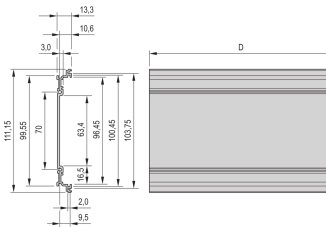

### KEY FEATURES

Rear panel with cut-out for single connector (conforms to EN 60603, DIN 41612, construction types: B, C, D, F, H, Q, R, S)

Extruded side panels with groove to right and left, to insert a PCB (board position in accordance with standard in left side panel only)