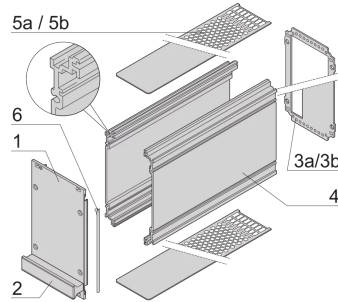

24813-408 FRAME TYPE PLUG-IN UNIT PRO KIT, SHIELDED, PLAIN COVER, 1 CONNECTOR, 3 U, 8 HP, 167 MM

### KEY FEATURES

Rear panel with cut-out for single connector (conforms to EN 60603, DIN 41612, construction types: B, C, D, F, H, Q, R, S)

Extruded side panels with groove to right and left, to insert a PCB (board position in accordance with standard in left side panel only)