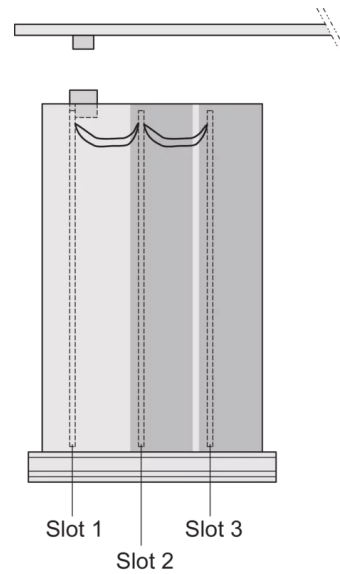

### KEY FEATURES

Rear panel with cut-out for single connector (conforms to EN 60603, DIN 41612, construction types: B, C, D, F, H, Q, R, S)

Extruded side panels with groove to right and left, to insert a PCB (board position in accordance with standard in left side panel only)