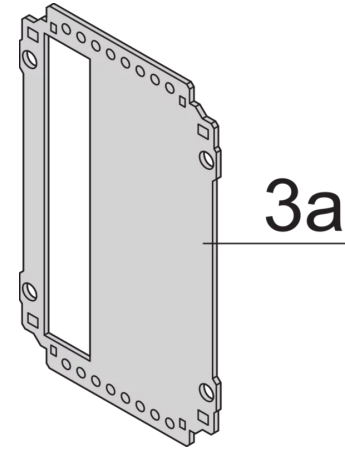

24813-408 FRAME TYPE PLUG-IN UNIT PRO KIT, SHIELDED, PLAIN COVER, 1 CONNECTOR, 3 U, 8 HP, 167 MM

### KEY FEATURES

Rear panel with cut-out for single connector (conforms to EN 60603, DIN 41612, construction types: B, C, D, F, H, Q, R, S)

Extruded side panels with groove to right and left, to insert a PCB (board position in accordance with standard in left side panel only)