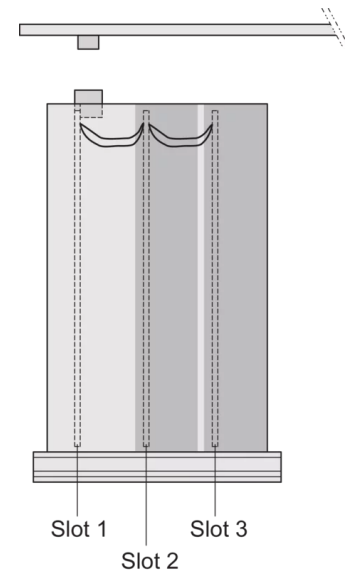

## KEY FEATURES

Cover plate with perforation, for guide rails (airflow approx. 60-%)

Rear panel with cut-out for single connector (conforms to EN 60603, DIN 41612, construction types: B, C, D, F, H, Q, R, S)

Extruded side panels with groove to right and left, to insert a PCB (board position in accordance with standard in left side panel only)