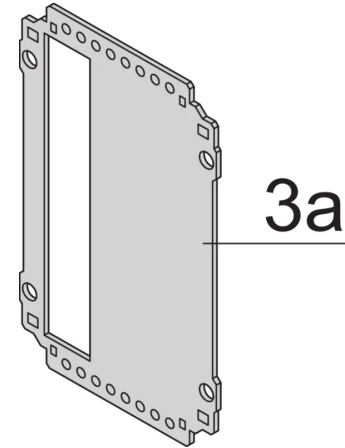

## KEY FEATURES

Cover plate with perforation, for guide rails (airflow approx. 60-%)

Rear panel with cut-out for single connector (conforms to EN 60603, DIN 41612, construction types: B, C, D, F, H, Q, R, S)

Extruded side panels with groove to right and left, to insert a PCB (board position in accordance with standard in left side panel only)