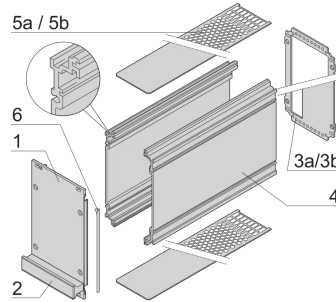

## KEY FEATURES

Cover plate with perforation, for guide rails (airflow approx. 60-%)

Rear panel with cut-out for single connector (conforms to EN 60603, DIN 41612, construction types: B, C, D, F, H, Q, R, S)

Extruded side panels with groove to right and left, to insert a PCB (board position in accordance with standard in left side panel only)