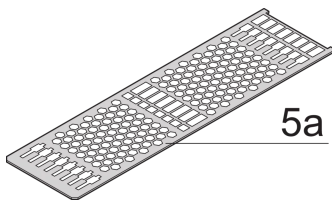

24813-264 FRAME TYPE PLUG-IN UNIT PRO KIT, SHIELDED, PERFORATED, 1 CONNECTOR, 3 U, 14 HP, 227 MM

## KEY FEATURES

Cover plate with perforation, for guide rails (airflow approx. 60-%)

Rear panel with cut-out for single connector (conforms to EN 60603, DIN 41612, construction types: B, C, D, F, H, Q, R, S)

Extruded side panels with groove to right and left, to insert a PCB (board position in accordance with standard in left side panel only)

EMC Shielding: Yes

EMC Gasket Type: Textile

Rear Panel Type: Single Connector Cut-Out

Cover Plate Type: Cover Plate with Perforation for Guide Rails

Material: Aluminum

Front Finish: Anodized

Rear Finish: Conductive