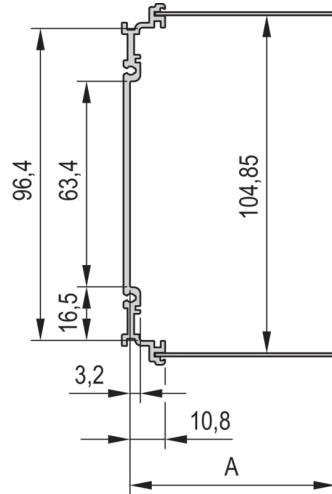

24813-056 FRAME TYPE PLUG-IN UNIT PRO KIT, WITH HOOD, SHIELDED VERSION, 3 U, 6 HP, 227 MM

**KEY FEATURES**

Fits all products conforming to IEC-60297-3-101

Protects a PCB against mechanical damage and discharges electrostatic buildup; for Euroboard formats

Connectors usable under EN 60603-2 (DIN 41612)

**PRODUCT ATTRIBUTES**

Product Type: Cassette

Type: Frame Type Plug-in Units PRO with Hood

Handle Type: Trapezoid

Rack Height: 3 U

Rack Width: 6 HP

Depth: 227 mm