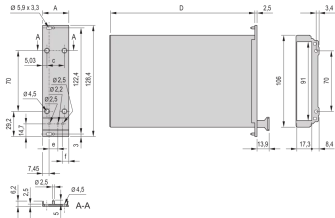

24813-056 FRAME TYPE PLUG-IN UNIT PRO KIT, WITH HOOD, SHIELDED VERSION, 3 U, 6 HP, 227 MM

**KEY FEATURES**

Fits all products conforming to IEC-60297-3-101

Protects a PCB against mechanical damage and discharges electrostatic buildup; for Euroboard formats

Connectors usable under EN 60603-2 (DIN 41612)

**PRODUCT ATTRIBUTES**

Product Type: Cassette

Type: Frame Type Plug-in Units PRO with Hood

Handle Type: Trapezoid

Rack Height: 3 U

Rack Width: 6 HP

Depth: 227 mm