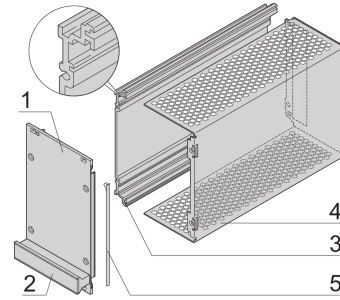

24813-056 FRAME TYPE PLUG-IN UNIT PRO KIT, WITH HOOD, SHIELDED VERSION, 3 U, 6 HP, 227 MM

**KEY FEATURES**

Fits all products conforming to IEC-60297-3-101

Protects a PCB against mechanical damage and discharges electrostatic buildup; for Euroboard formats

Connectors usable under EN 60603-2 (DIN 41612)

**PRODUCT ATTRIBUTES**

Product Type: Cassette

Type: Frame Type Plug-in Units PRO with Hood

Handle Type: Trapezoid

Rack Height: 3 U

Rack Width: 6 HP

Depth: 227 mm

EMC Shielding: Yes

EMC Gasket Type: Textile

Rear Panel Type: Single Connector Cut-Out

Cover Plate Type: Hood

Material: Aluminum

Front Finish: Anodized

Rear Finish: Conductive

Cooling: Perforated