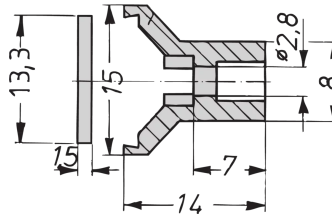

24813-056 FRAME TYPE PLUG-IN UNIT PRO KIT, WITH HOOD, SHIELDED VERSION, 3 U, 6 HP, 227 MM

**KEY FEATURES**

Fits all products conforming to IEC-60297-3-101

Protects a PCB against mechanical damage and discharges electrostatic buildup; for Euroboard formats

Connectors usable under EN 60603-2 (DIN 41612)

**PRODUCT ATTRIBUTES**

Product Type: Cassette

Type: Frame Type Plug-in Units PRO with Hood

Handle Type: Trapezoid

Rack Height: 3 U

Rack Width: 6 HP

Depth: 227 mm