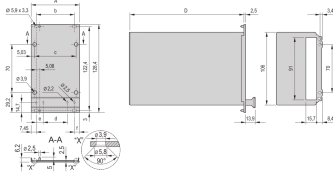

24813-014 FRAME TYPE PLUG-IN UNIT PRO KIT, WITH HOOD, SHIELDED VERSION, 3 U, 14 HP, 167 MM

**KEY FEATURES**

Fits all products conforming to IEC-60297-3-101

Protects a PCB against mechanical damage and discharges electrostatic buildup; for Euroboard formats

Connectors usable under EN 60603-2 (DIN 41612)

**PRODUCT ATTRIBUTES**

Product Type: Cassette

Type: Frame Type Plug-in Units PRO with Hood

Handle Type: Trapezoid

Rack Height: 3 U

Rack Width: 14 HP

Depth: 167 mm