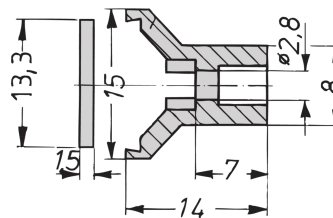

24813-014 FRAME TYPE PLUG-IN UNIT PRO KIT, WITH HOOD, SHIELDED VERSION, 3 U, 14 HP, 167 MM

**KEY FEATURES**

Fits all products conforming to IEC-60297-3-101

Protects a PCB against mechanical damage and discharges electrostatic buildup; for Euroboard formats

Connectors usable under EN 60603-2 (DIN 41612)

**PRODUCT ATTRIBUTES**

Product Type: Cassette

Type: Frame Type Plug-in Units PRO with Hood

Handle Type: Trapezoid

Rack Height: 3 U

Rack Width: 14 HP

Depth: 167 mm