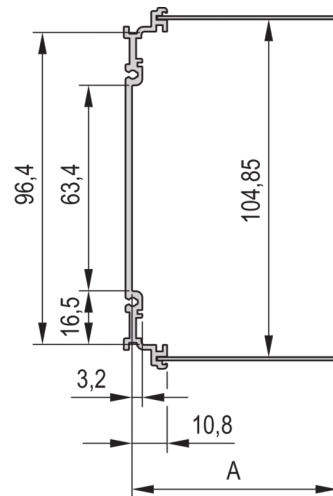

24813-014 FRAME TYPE PLUG-IN UNIT PRO KIT, WITH HOOD, SHIELDED VERSION, 3 U, 14 HP, 167 MM

**KEY FEATURES**

Fits all products conforming to IEC-60297-3-101

Protects a PCB against mechanical damage and discharges electrostatic buildup; for Euroboard formats

Connectors usable under EN 60603-2 (DIN 41612)

**PRODUCT ATTRIBUTES**

Product Type: Cassette

Type: Frame Type Plug-in Units PRO with Hood

Handle Type: Trapezoid

Rack Height: 3 U

Rack Width: 14 HP

Depth: 167 mm