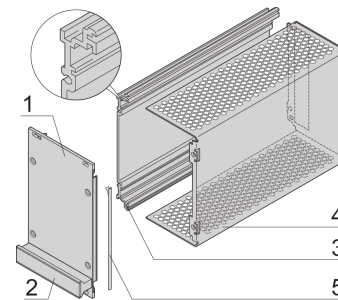

24813-014 FRAME TYPE PLUG-IN UNIT PRO KIT, WITH HOOD, SHIELDED VERSION, 3 U, 14 HP, 167 MM

**KEY FEATURES**

Fits all products conforming to IEC-60297-3-101

Protects a PCB against mechanical damage and discharges electrostatic buildup; for Euroboard formats

Connectors usable under EN 60603-2 (DIN 41612)

**PRODUCT ATTRIBUTES**

Product Type: Cassette

Type: Frame Type Plug-in Units PRO with Hood

Handle Type: Trapezoid

Rack Height: 3 U

Rack Width: 14 HP

Depth: 167 mm

EMC Shielding: Yes

EMC Gasket Type: Textile

Rear Panel Type: Single Connector Cut-Out

Cover Plate Type: Hood

Material: Aluminum

Front Finish: Anodized

Rear Finish: Conductive

Cooling: Perforated