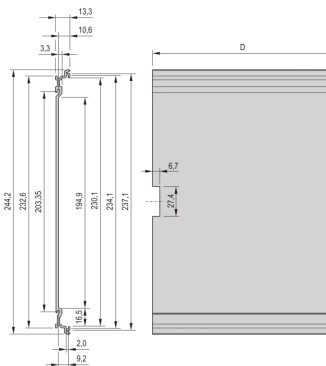

## PRODUKTBE SCHREIBUNG

---

Cover plate with perforation, for guide rails (airflow approx. 60-%)

Extruded side panels right and left, with grooves for insertion of a printed circuit board (standard board position is on the left only)