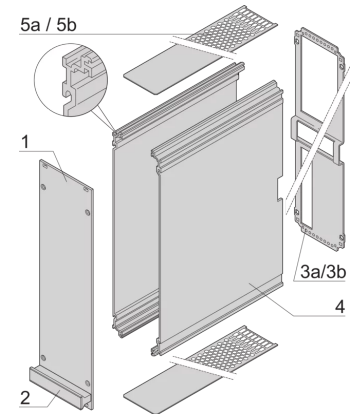

## PRODUKTBE SCHREIBUNG

---

Cover plate with perforation, for guide rails (airflow approx. 60-%)

Extruded side panels right and left, with grooves for insertion of a printed circuit board (standard board position is on the left only)

Rückwand mit Ausbrüchen für mehrere Steckverbinder